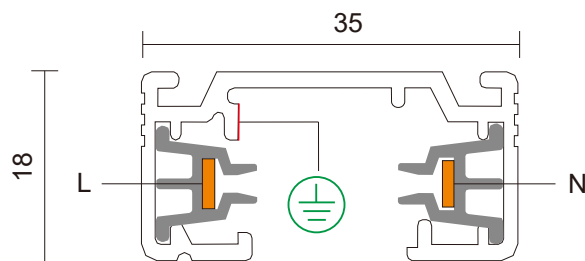

Description

The 1-phase track, measuring 1 meter, comes in white and black. The white option offers a versatile and elegant solution for residential and commercial lighting applications, while the black option is designed for stylish and functional lighting installations in modern interiors.

Protection class: I, Protection rating: IP20, Voltage: 250VAC.
Article number: V113010N0W, V113010N0B.

1 Phase Track 1m

Size	1000x35x18mm
Protective class	1
Material	Aluminum
IP Rating	IP20
Voltage	250V~
Current	max.16A
Installation	Ceiling/Wall
Weight(kg)	0.55

Technical drawing

Mechanical load diagram

Connecting diagram

Fixing point dimensions

Accessories

Feedin Left

Color	Art.No
○	V115110N0W
●	V115110N0B

Feedin Right

Corner Connector Outside

Color	Art.No
○	V115150N0W
●	V115150N0B

Long Connector

Color	Art.No
○	V115120N0W
●	V115120N0B

Electrical Connector

Color	Art.No
○	V115140N0W
●	V115140N0B

Adapter

6A, 250V~, 20N max.