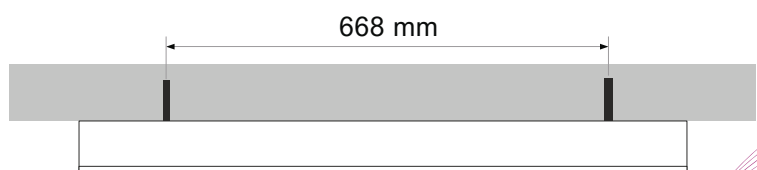

Technical drawing

Mechanical load diagram

Connecting diagram

Fixing point dimensions

Accessories

Feedin Left

Color	Art.No
○	V115110N0W
●	V115110N0B

Feedin Right