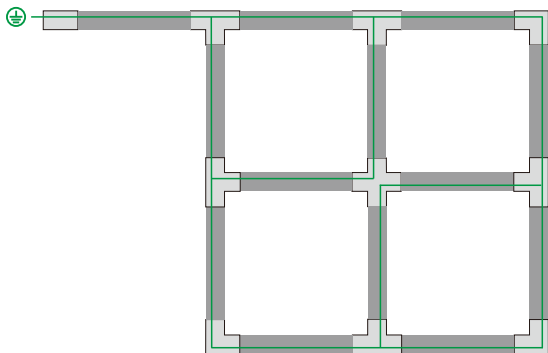

Description

The 1-phase track, measuring 1 meter, comes in white and black. The white option offers a versatile and elegant solution for residential and commercial lighting applications, while the black option is designed for stylish and functional lighting installations in modern interiors.

Technical drawing

Mechanical load diagram

Connecting diagram

Fixing point dimensions

Accessories

Feedin Left

Color	Art.No
○	V115110N0W
●	V115110N0B

Feedin Right