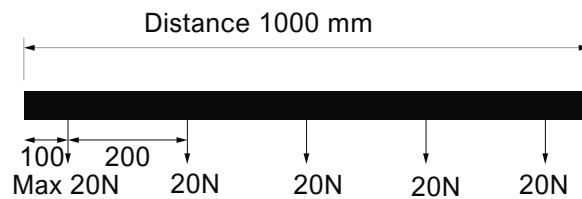

Mechanical load diagram