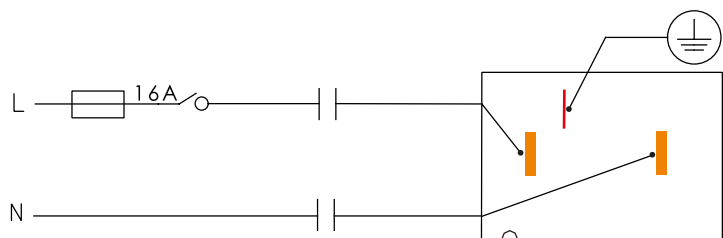

Description

The 1-phase track, measuring 1 meter, comes in white and black. The white option offers a versatile and elegant solution for residential and commercial lighting applications, while the black option is designed for stylish and functional lighting installations in modern interiors.

Protection class: I, Protection rating: IP20, Voltage: 250VAC.
Article number: V113010N0W, V113010N0B.

1 Phase Track 1m

Size	1000x35x18mm
Protective class	1
Material	Aluminum
IP Rating	IP20
Voltage	250V~
Current	max.16A
Installation	Ceiling/Wall
Weight(kg)	0.55

Technical drawing

Mechanical load diagram

Connecting diagram

Fixing point dimensions

Accessories

Feedin Left

Color	Art.No
○	V115110N0W
●	V115110N0B

Feedin Right