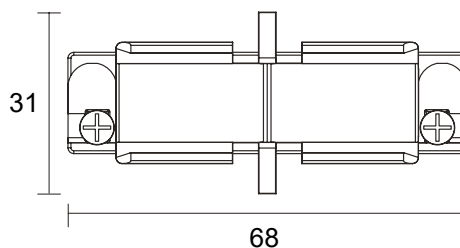

## Description

The isolator comes in white and black, perfectly separating different tracks.

Article number: PRO-0433A-W, PRO-0433A-B.

## 3 Phase track Coupler (insulation)

Size	68 mm x 31 mm
Material	Polycarbonate
IP Rating	IP20
Weight(kg)	0.022

Color	Art.No
○	PRO-0433A-W
●	PRO-0433A-B

## Technical drawing