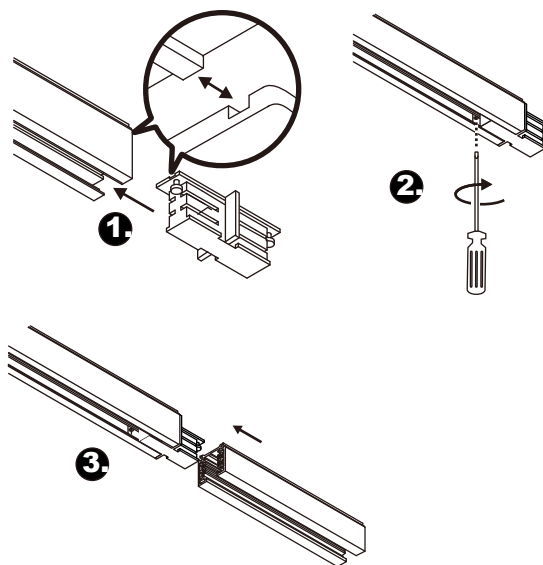

Disclaimer

All technical data as well as weight and dimension specifications are based on standard values and have been carefully prepared. We reserve the right to make technical changes at any time to reflect progress. Product images are for illustrative purposes and may differ from the original. Errors excepted.

As of: 12/06/2025. Orders are subject to our General Terms and Conditions of Sale, available at

<https://www.vysnlighting.com/de/pages/agb>