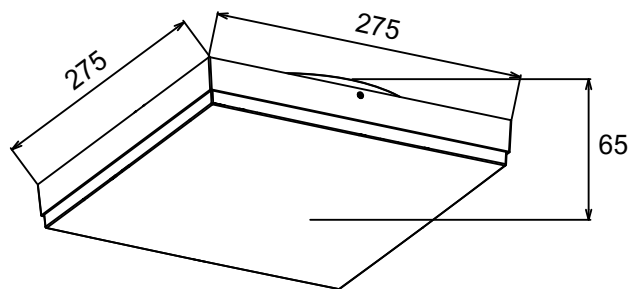

Technical drawing