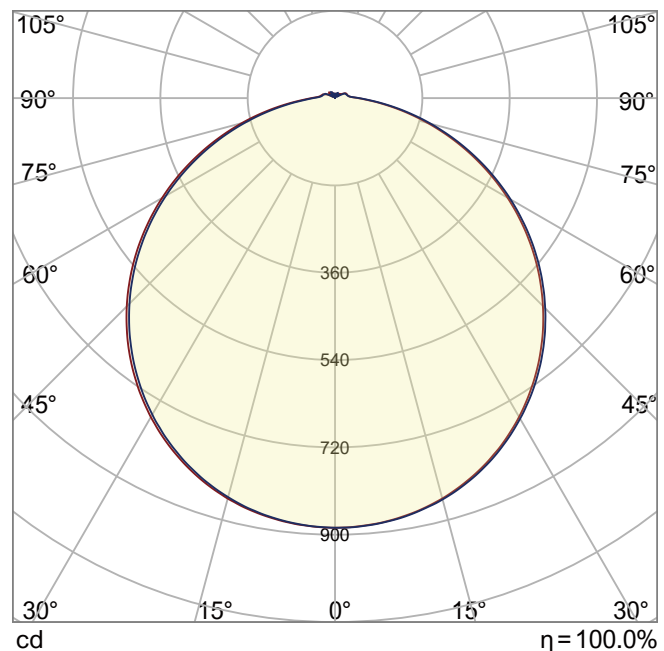

Light Distribution

— C0 - C180
— C90 - C270