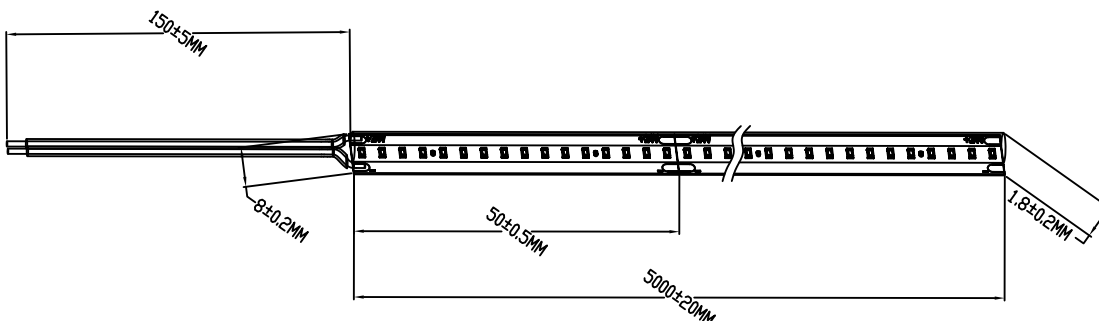

CSP LED Strip

Size	8x1.8mm	8x1.8mm	8x1.8mm
Length	5m	5m	5m
Cable Length	15cm	15cm	15cm
Lumen/m	780lm	780lm	890lm
LED Type	CSP	CSP	CSP
Wattage	10W per meter	10W per meter	10W per meter
CCT	2700K	3000K	4000K
Energy Class	G	G	G
LED Chip lifetime	54.000h	54.000h	54.000h
Driver	not incl.	not incl.	not incl.
SDCM	<3	<3	<3
CRI	90	90	90
Efficacy (lm/w)	78	78	89
IP Rating	IP20	IP20	IP20
Safety class	III	III	III
Voltage	24VDC	24VDC	24VDC
Beam angle	120°	120°	120°
LED/m	320	320	320
Weight(kg)	0.117	0.117	0.117

Color	○	○	○
Art.No	V122001N2T	V122001N3T	V122001N4T

Technical drawing

Accessories

ALU

LED Profile In

Size 2000x26.35x13mm

Color	Art.No
<input type="radio"/> White	V124201N0W
<input checked="" type="radio"/> Black	V124201N0B
<input type="radio"/> Silver	V124201N0S

ALU

LED Profile On

Size 2000x17.6x13mm

Color	Art.No
<input type="radio"/> White	V124202N0W
<input checked="" type="radio"/> Black	V124202N0B
<input type="radio"/> Silver	V124202N0S

LED Profile Cap, 2pcs

Color	Art.No
<input type="radio"/> White	V124203N0W
<input checked="" type="radio"/> Black	V124203N0B
<input type="radio"/> Silver	V124203N0S

PC

LED Profile Cover, Frosted

Size 2000x15.9x3.81mm

Color	Art.No
<input type="radio"/> White	V124204N0W

90° Strip Connector 24V/2,5A

Color	Art.No
<input type="radio"/> Transparent	V831005N0T

180° Strip Connector 24V/2,5A