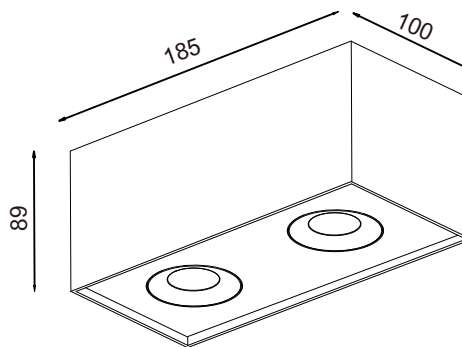

Technical drawing