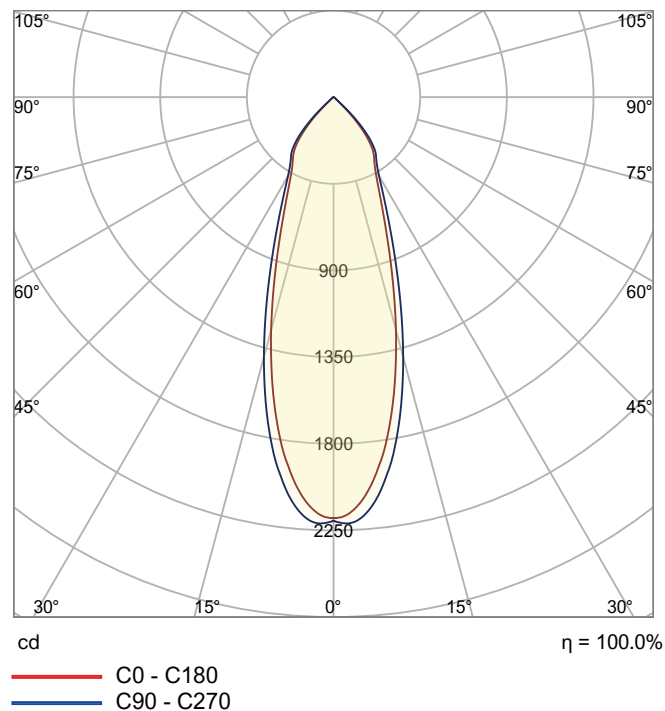

Light Distribution

Disclaimer
All technical data as well as weight and dimension specifications are based on standard values and have been carefully prepared. We reserve the right to make technical changes at any time to reflect progress. Product images are for illustrative purposes and may differ from the original. Errors excepted.
As of: 30/04/2025. Orders are subject to our General Terms and Conditions of Sale, available at <https://www.vysnlighting.com/de/pages/agb>