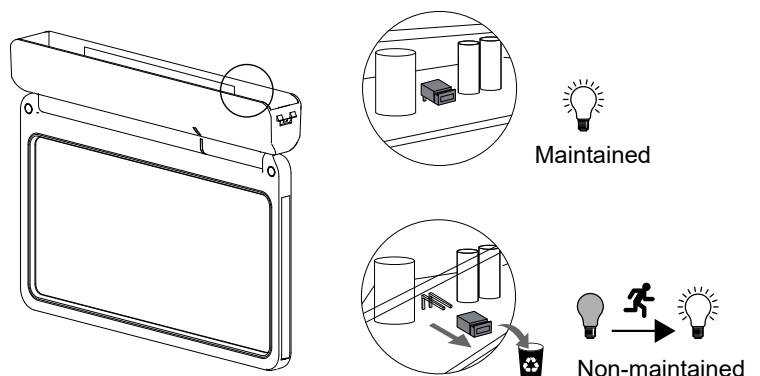

LED Emergency Exit Sign Wall or Ceiling Mounted 230V, 2W, selftest

Size	289x35x219mm
Lumen	15lm
LED Type	SMD
Maintained Power	2W
Emergency Power	1W
CCT	5700K
Protective class	2
LED Chip lifetime	50.000h
Material	Polycarbonate, Acrylic
Driver	on/off included
CRI	80
Efficiency (lm/w)	15
IP Rating	20
Voltage	220-240V
Frequency	50/60 Hz
Installation	Wall/Ceiling
Battery	LiFePO4, 3.2V, 1800mAh
Rated duration of operation	3h
Viewing distance	24m
Working temperature	0°C to 40°C
Weight (kg)	0.62
IK	06

Color **Art.No**

○ V401006

Description

The LED Emergency Exit Sign is a wall or ceiling-mountable lighting fixture engineered for reliable emergency guidance. It features a 2W power output and an integrated self-test function. With dimensions of 289x35x219mm, it employs SMD LED technology to deliver a luminous flux of 15lm. Boasting a correlated color temperature (CCT) of 5700K, its LED chip ensures consistent and dependable performance. Constructed from polycarbonate and acrylic, it achieves a Color Rendering Index (CRI) of 80 for accurate color rendition. The fixture operates at a frequency of 50/60 Hz, functions within a temperature range of 0°C to 40°C, and has an IK rating of 06 for impact resistance. It has a viewing distance of 24m, a rated emergency operation duration of 3h, and is equipped with a LiFePO4 battery of 3.2V and 1800mAh. Protection class: II. Protection rating: IP20. Voltage: 220-240V AC. Lifespan: 50.000 hours. Article number: V401006.

Technical drawing

Operation mode

Pictograms (6 pcs. included)

Disclaimer
All technical data as well as weight and dimension specifications are based on standard values and have been carefully prepared. We reserve the right to make technical changes at any time to reflect progress. Product images are for illustrative purposes and may differ from the original. Errors excepted.
As of: 22/11/2025. Orders are subject to our General Terms and Conditions of Sale, available at <https://www.vysnlighting.com/de/pages/agb>