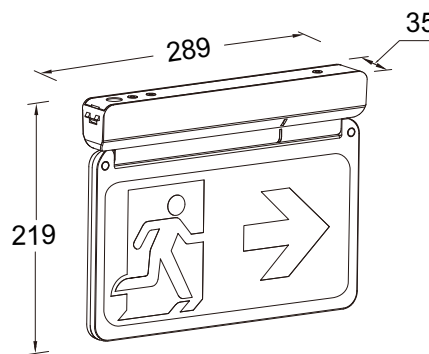

Technical drawing