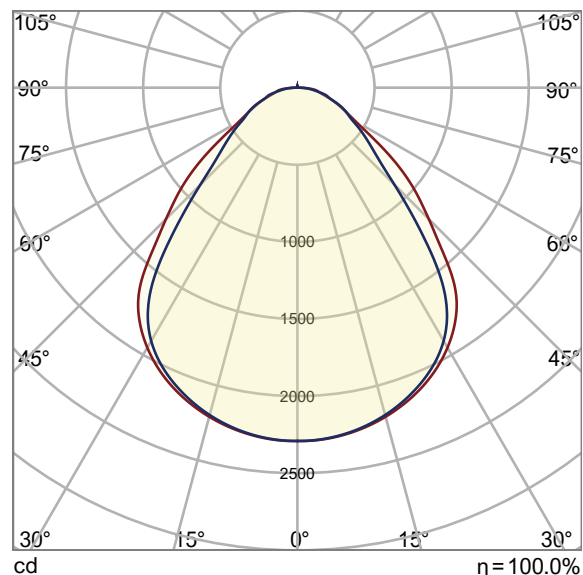

Light Distribution

— C0 - C180
— C90 - C270

Color

Art.No

V104620A7W