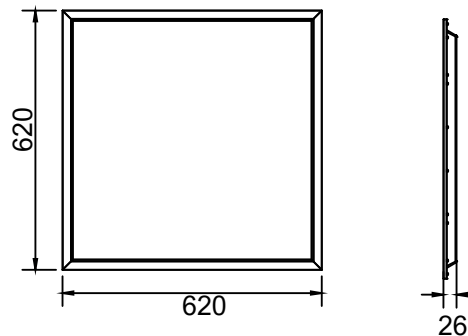

Technical drawing