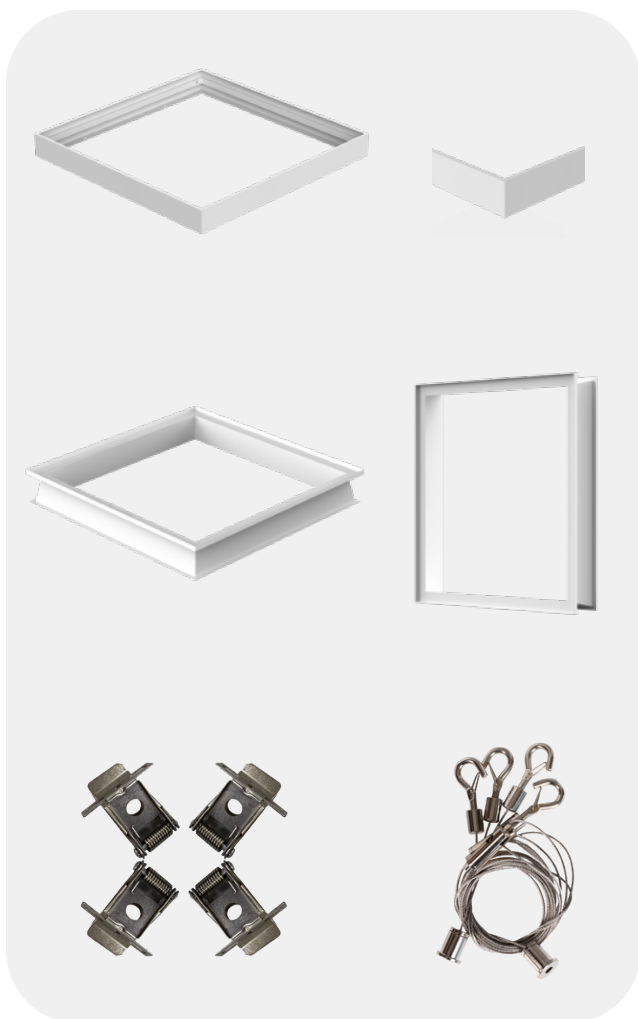

Description

Vling LED Panel 620, 620x620x26mm, UGR<19, 40W, IP20, SMD LED, 3000/4000K, CRI>80, incl. on/off driver.
The Vling LED Panel provides efficient, glare-free ambient and general lighting for office spaces, architectural applications, and any areas requiring homogeneous and direct illumination like office buildings, light ceilings, corridors, public buildings, schools, medical practice and more.
The panels can be installed in grid ceilings or used with accessories such as a surface mounted frame for ceiling mounting or a pendant set for suspension.
Room-side protection class: IP20. Protection class: II.
Voltage: 220-240V AC. Beam angle: 90°. Lifespan: 50.000 hours.
Article number: V104620A7W.

LED-Panel Vling 620

Size	620x620x26mm
Lumen	4800lm
LED Type	SMD
Wattage	40W
CCT switch	3000/4000K
UGR	<19
Protective class	2
LED Chip lifetime	50.000h
Material	Plastic,Aluminum
Driver	on/off included
SDCM	<5
CRI	80
Efficiency (lm/w)	120
IP Rating	20
Voltage	220-240V
Frequency	50/60 Hz
Installation	Recessed
Beam angle	90°
Weight (kg)	1.92

Technical drawing

Light Distribution

— C0 - C180
— C90 - C270

Color

Art.No

V104620A7W

Accessories

Surface Mounting Kit	Art.No	Color
Vling Mounted Frame 620	V832621N0W	○

Recessed Frame	Art.No	Color
Vling Deep Frame 620	V832620N0W	○

Suspension Kit	Art.No	Color
Vling clips, set 4	V832007N0I	●
Vling Suspension Kit, 3m, 2 pcs	V832001N0I	●

Suspension Kit can be used without frame.