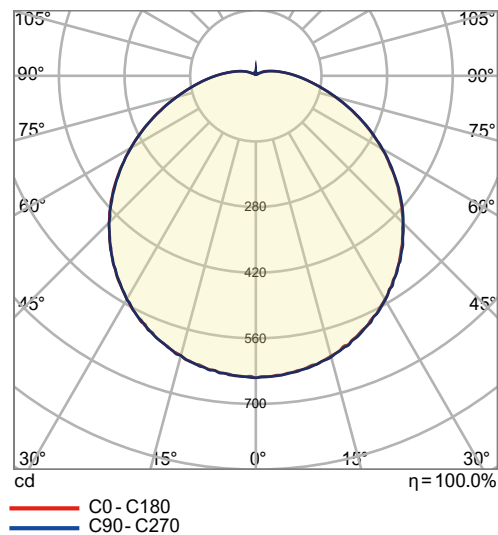

Light Distribution