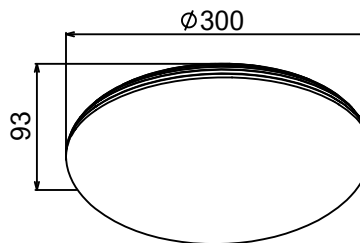

Technical drawing