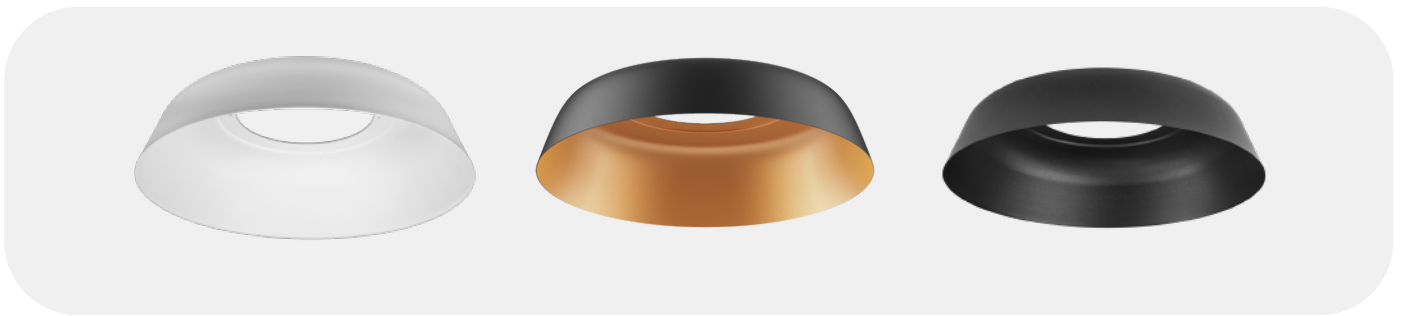

Details / Added Values

LEDVIN SHADE 30

Art.No	Color
V132100NOW	○
V132100NOB	●
V132100NOBG	●●