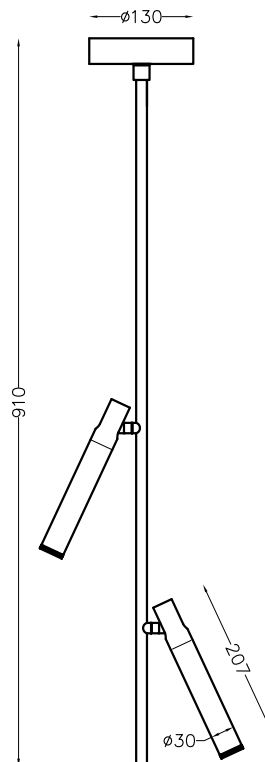

## Description

Nydle Ceiling light, 13W, 2700K, On/Off, offering warm and efficient illumination.

Protection class: I, Protection rating: IP20.

Voltage: 220-240V AC, Beam angle: 36°, lifespan: 25.000 hours.

Article number: V107002A2B.

## Nydle C2

Size	130mm x 910mm
Lumen	860lm
LED Type	COB
Wattage	13W
CCT	2700K
Protective class	1
LED Chip lifetime	25.000h
Material	Iron, Aluminum
Driver	included
Steering	on/off
SDCM	<6
CRI	80
Efficacy (lm/w)	66
IP Rating	IP20
Voltage	220-240V
Frequency	50/60Hz
Installation	Ceiling
Beam angle	36°
Weight(kg)	1.11

## Technical drawing

**Color**

**Art.No**

V107002A2B

**Disclaimer**  
All technical data as well as weight and dimension specifications are based on standard values and have been carefully prepared. We reserve the right to make technical changes at any time to reflect progress. Product images are for illustrative purposes and may differ from the original. Errors excepted.  
As of: 21/05/2025. Orders are subject to our General Terms and Conditions of Sale, available at <https://www.vysnlighting.com/de/pages/agb>