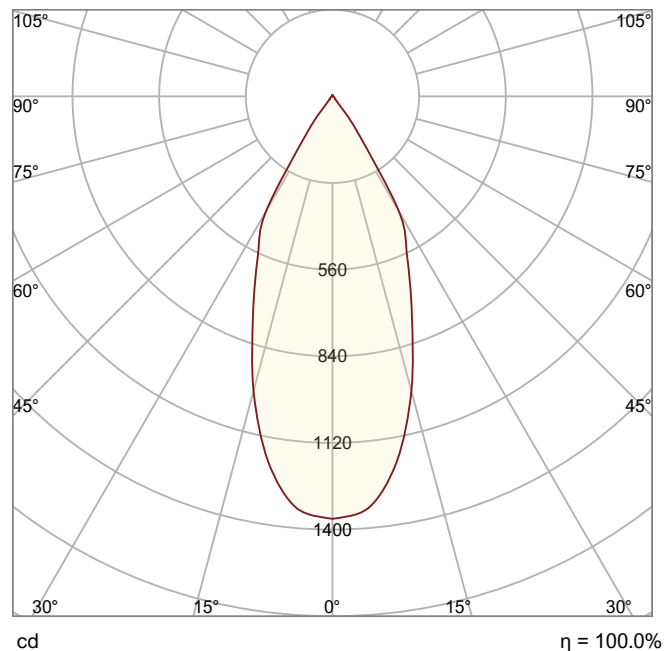

Light Distribution

— C0 - C180
— C90 - C270