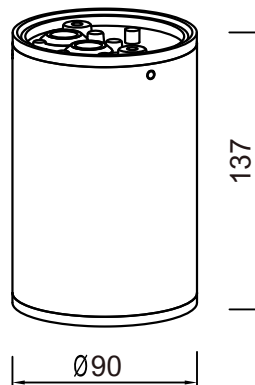

## Obox Ceiling Round

Size	90 mm x 137 mm
Lumen	845lm
LED Type	COB
Wattage	13W
CCT	2700K
Protective class	1
LED Chip lifetime	30.000h
Material	Glass, Aluminum
Driver	on/off included
SDCM	<6
CRI	80
Efficacy (lm/w)	65
IP Rating	IP54
Voltage	220-240V
Frequency	50/60Hz
Installation	Ceiling
Beam angle	45°
Weight(kg)	0.65

## Description

Obox Ceiling Round is applicable for ceiling installation. In addition to its black aluminium housing, it is equipped with COB LED, a glass cover and a reflector, that ensures a 45° beam angle. With its IP54 protection rating, this fixture is suitable for outdoor use. Thanks to the integrated LED driver, Obox is ready for direct connection to a 230V power supply. The 2700K creates a warm white beam at ceilings of balconies, terraces, entrance areas, front doors, garages, hallways and staircases ensuring long-term use. Obox is seaside proofed to ensure long-term outdoor use near coasts and perfectly combinable all fixtures of the Obox family. Protection class: I, Protection rating: IP54. Voltage: 220-240V AC, Beam angle: 45°, lifespan: 30.000 hours. Article number: V203201A2B.

## Technical drawing

## Light Distribution

— C0 - C180  
— C90 - C270

**Disclaimer**  
All technical data as well as weight and dimension specifications are based on standard values and have been carefully prepared. We reserve the right to make technical changes at any time to reflect progress. Product images are for illustrative purposes and may differ from the original. Errors excepted.  
As of: 28/04/2025. Orders are subject to our General Terms and Conditions of Sale, available at <https://www.vysnlighting.com/de/pages/agb>