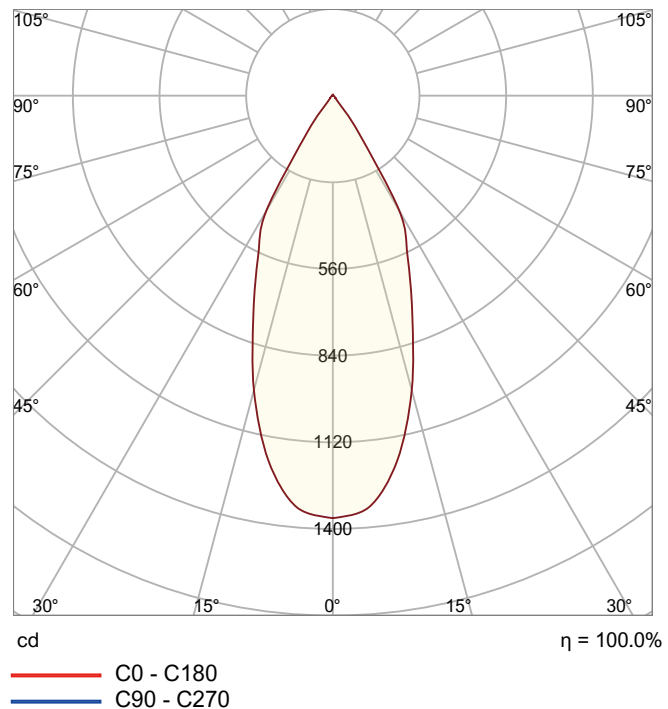

Light Distribution

Disclaimer
All technical data as well as weight and dimension specifications are based on standard values and have been carefully prepared. We reserve the right to make technical changes at any time to reflect progress. Product images are for illustrative purposes and may differ from the original. Errors excepted.
As of: 28/04/2025. Orders are subject to our General Terms and Conditions of Sale, available at <https://www.vysnlighting.com/de/pages/agb>