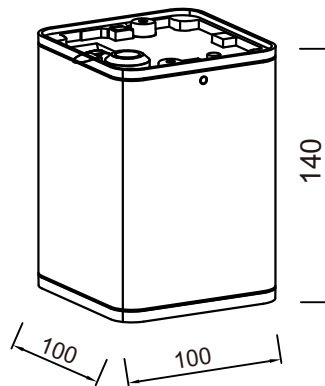

Technical drawing