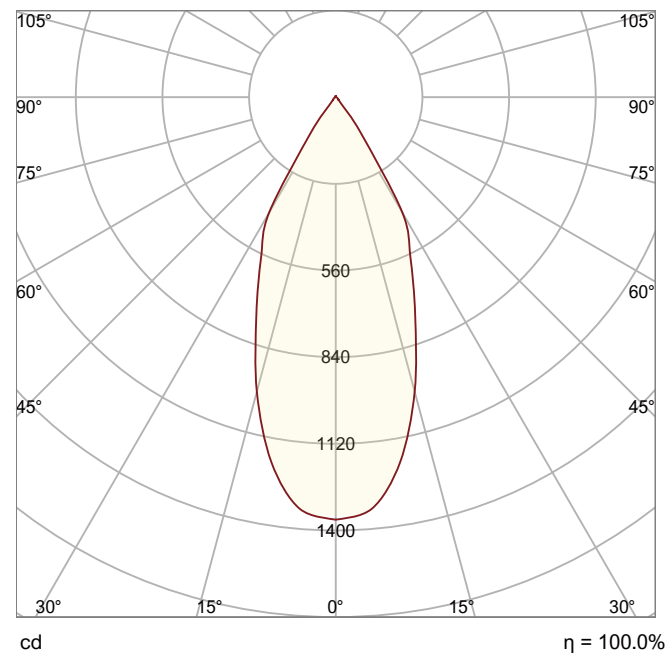

Light Distribution

cd
— C0 - C180
— C90 - C270