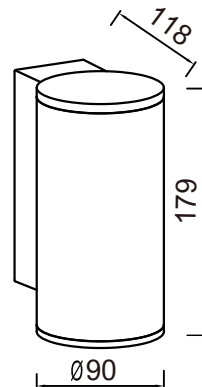

Technical drawing