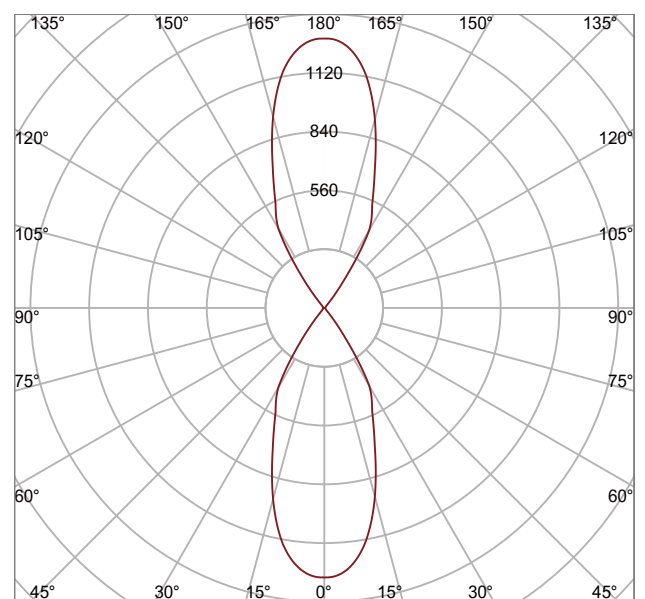

Obox Wall Round Up-Down

Size	90x118x223mm
Lumen	1570lm
LED Type	COB
Wattage	26W
CCT	2700K
Protective class	1
LED Chip lifetime	30.000h
Material	Glass, Aluminum
Driver	on/off included
SDCM	<6
CRI	80
Efficacy (lm/w)	60
IP Rating	IP65
Voltage	220-240V
Frequency	50/60Hz
Installation	Wall
Beam angle	45°
Weight(kg)	1.40

Color	Art.No
●	V201302A2B

Description

Obox Wall Round Up-Down is applicable for wall installation. In addition to its black aluminium housing, it is equipped with COB LED, a glass cover and a reflector, that ensures a 45° up and down beam angle. With its IP65 protection rating, this fixture is suitable for outdoor use. Thanks to the integrated LED driver, Obox is ready for direct connection to a 230V power supply. The 2700K creates a warm white double up and down beam facades of house fronts, balconies, terraces, entrance areas, front doors, garages, hallways and staircases ensuring long-term use. Obox is seaside proofed to ensure long-term outdoor use near coasts and perfectly combinable all fixtures of the Obox family. Protection class: I, Protection rating: IP65. Voltage: 220-240V AC, Beam angle: 45°, 30.000 hours lifespan. Article number: V201302A2B.

Technical drawing

Light Distribution

cd η = 100.0%

— C0 - C180
— C90 - C270

Disclaimer
All technical data as well as weight and dimension specifications are based on standard values and have been carefully prepared. We reserve the right to make technical changes at any time to reflect progress. Product images are for illustrative purposes and may differ from the original. Errors excepted.
As of: 28/04/2025. Orders are subject to our General Terms and Conditions of Sale, available at <https://www.vysnlighting.com/de/pages/agb>