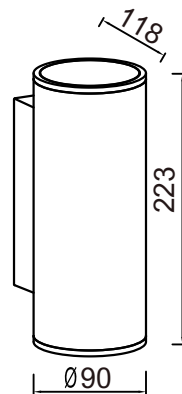

Obox Wall Round Up-Down

Size	90x118x223mm
Lumen	1570lm
LED Type	COB
Wattage	26W
CCT	2700K
Protective class	1
LED Chip lifetime	30.000h
Material	Glass, Aluminum
Driver	on/off included
SDCM	<6
CRI	80
Efficacy (lm/w)	60
IP Rating	IP65
Voltage	220-240V
Frequency	50/60Hz
Installation	Wall
Beam angle	45°
Weight(kg)	1.40

Color	Art.No
●	V201302A2B

Description

Obox Wall Round Up-Down is applicable for wall installation. In addition to its black aluminium housing, it is equipped with COB LED, a glass cover and a reflector, that ensures a 45° up and down beam angle. With its IP65 protection rating, this fixture is suitable for outdoor use. Thanks to the integrated LED driver, Obox is ready for direct connection to a 230V power supply. The 2700K creates a warm white double up and down beam facades of house fronts, balconies, terraces, entrance areas, front doors, garages, hallways and staircases ensuring long-term use. Obox is seaside proofed to ensure long-term outdoor use near coasts and perfectly combinable all fixtures of the Obox family. Protection class: I, Protection rating: IP65. Voltage: 220-240V AC, Beam angle: 45°, 30.000 hours lifespan. Article number: V201302A2B.

Technical drawing

Light Distribution

cd η = 100.0%

— C0 - C180
— C90 - C270

Disclaimer
All technical data as well as weight and dimension specifications are based on standard values and have been carefully prepared. We reserve the right to make technical changes at any time to reflect progress. Product images are for illustrative purposes and may differ from the original. Errors excepted.
As of: 28/04/2025. Orders are subject to our General Terms and Conditions of Sale, available at <https://www.vysnlighting.com/de/pages/agb>