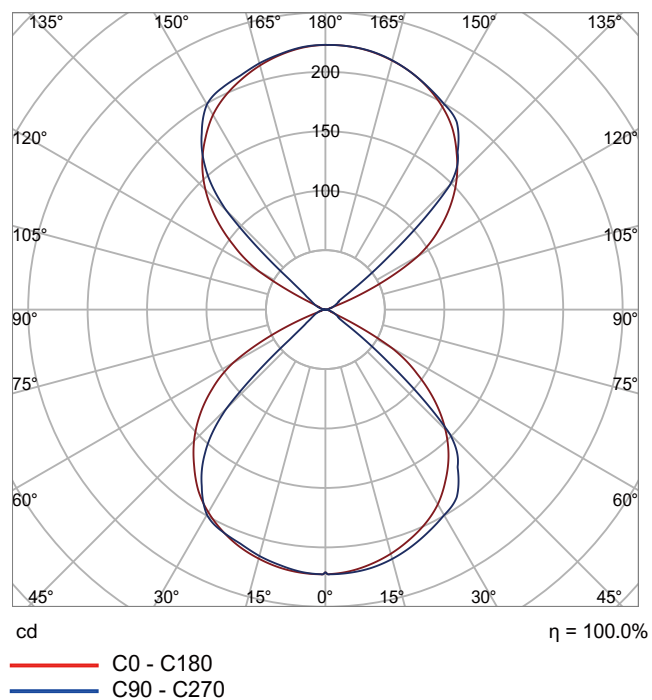

Light Distribution

Disclaimer
All technical data as well as weight and dimension specifications are based on standard values and have been carefully prepared. We reserve the right to make technical changes at any time to reflect progress. Product images are for illustrative purposes and may differ from the original. Errors excepted.
As of: 28/04/2025. Orders are subject to our General Terms and Conditions of Sale, available at <https://www.vysnlighting.com/de/pages/agb>