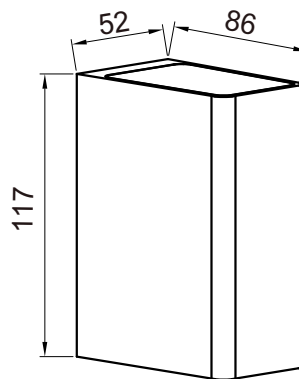

Technical drawing