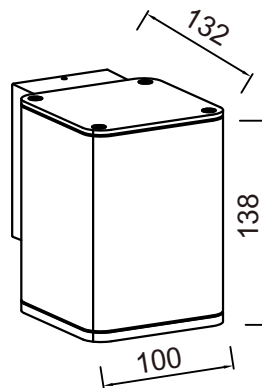

Description

Obox Wall Square Down is applicable for wall installation. In addition to its black aluminium housing, it is equipped with COB LED, a glass cover and a reflector, that ensures a 45° beam angle. With its IP65 protection rating, this fixture is suitable for outdoor use. Thanks to the integrated LED driver, Obox is ready for direct connection to a 230V power supply. The 2700K creates a warm white single up or down beam facades of house fronts, balconies, terraces, entrance areas, front doors, garages, hallways and staircases ensuring long-term use.

Obox is seaside proofed to ensure long-term outdoor use near coasts and perfectly combinable all fixtures of the Obox family.

Protection class: I, Protection rating: IP65.

Voltage: 220-240V AC, Beam angle: 45°, lifespan: 30.000 hours.

Article number: V201201A2B.

Obox Wall Square Down

Size	132x100x138mm
Lumen	845lm
LED Type	COB
Wattage	13W
CCT	2700K
Protective class	1
LED Chip lifetime	30.000h
Material	Glass, Aluminum
Driver	on/off included
SDCM	<6
CRI	80
Efficacy (lm/w)	65
IP Rating	IP65
Voltage	220-240V
Frequency	50/60Hz
Installation	Wall
Beam angle	45°
Weight(kg)	0.95

Technical drawing

Light Distribution

cd
— C0 - C180
— C90 - C270

$\eta = 100.0\%$

Color

Art.No

V201201A2B

Disclaimer
 All technical data as well as weight and dimension specifications are based on standard values and have been carefully prepared. We reserve the right to make technical changes at any time to reflect progress. Product images are for illustrative purposes and may differ from the original. Errors excepted.
 As of: 28/04/2025. Orders are subject to our General Terms and Conditions of Sale, available at <https://www.vysnlighting.com/de/pages/agb>