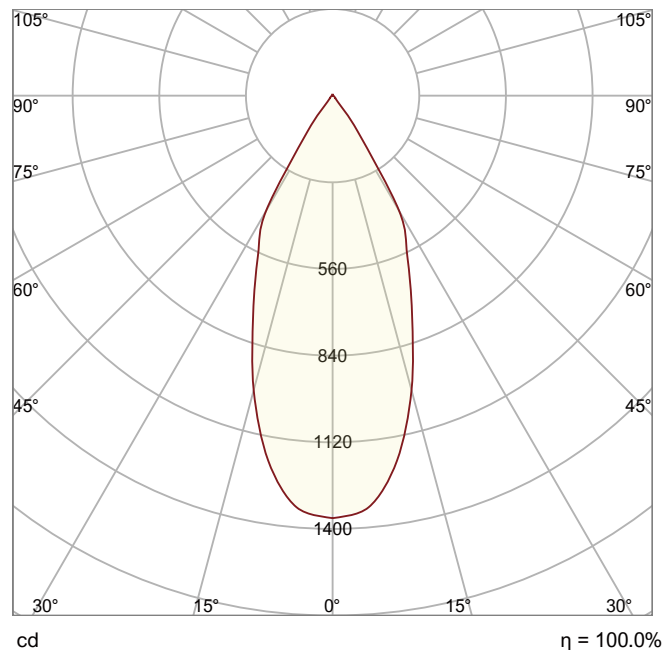

Article number: V201201A2B.

Obox Wall Square Down

Size	132x100x138mm
Lumen	845lm
LED Type	COB
Wattage	13W
CCT	2700K
Protective class	1
LED Chip lifetime	30.000h
Material	Glass, Aluminum
Driver	on/off included
SDCM	<6
CRI	80
Efficacy (lm/w)	65
IP Rating	IP65
Voltage	220-240V
Frequency	50/60Hz
Installation	Wall
Beam angle	45°
Weight(kg)	0.95

Technical drawing

Light Distribution

cd
— C0 - C180
— C90 - C270

$\eta = 100.0\%$

Color

Art.No

V201201A2B

Disclaimer
 All technical data as well as weight and dimension specifications are based on standard values and have been carefully prepared. We reserve the right to make technical changes at any time to reflect progress. Product images are for illustrative purposes and may differ from the original. Errors excepted.
 As of: 28/04/2025. Orders are subject to our General Terms and Conditions of Sale, available at <https://www.vysnlighting.com/de/pages/agb>