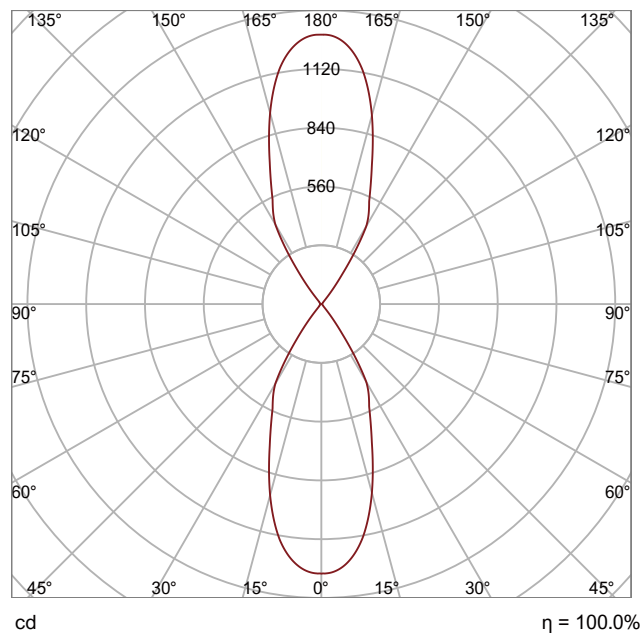

Obox Wall Square Up-Down

Size	132x100x220mm
Lumen	1570lm
LED Type	COB
Wattage	26W
CCT	2700K
Protective class	1
LED Chip lifetime	30.000h
Material	Glass, Aluminum
Driver	on/off included
SDCM	<6
CRI	80
Efficacy (lm/w)	60
IP Rating	IP65
Voltage	220-240V
Frequency	50/60Hz
Installation	Wall
Beam angle	45°
Weight(kg)	1.42

Protection class: I, Protection rating: IP65.

Voltage: 220-240V AC, Beam angle: 45°, 30.000 hours lifespan.

Article number: V201202A2B.

Technical drawing

Light Distribution

— C0 - C180
— C90 - C270

Disclaimer
All technical data as well as weight and dimension specifications are based on standard values and have been carefully prepared. We reserve the right to make technical changes at any time to reflect progress. Product images are for illustrative purposes and may differ from the original. Errors excepted.
As of: 28/04/2025. Orders are subject to our General Terms and Conditions of Sale, available at <https://www.vysnlighting.com/de/pages/agb>