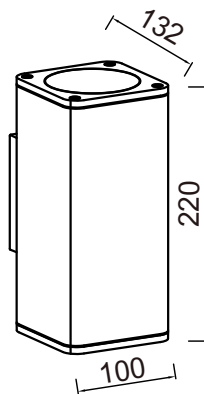

Obox Wall Square Up-Down

Size	132x100x220mm
Lumen	1570lm
LED Type	COB
Wattage	26W
CCT	2700K
Protective class	1
LED Chip lifetime	30.000h
Material	Glass, Aluminum
Driver	on/off included
SDCM	<6
CRI	80
Efficacy (lm/w)	60
IP Rating	IP65
Voltage	220-240V
Frequency	50/60Hz
Installation	Wall
Beam angle	45°
Weight(kg)	1.42

Color	Art.No
●	V201202A2B

Description

Obox Wall Square Up-Down is applicable for wall installation. In addition to its black aluminium housing, it is equipped with COB LED, a glass cover and a reflector, that ensures a 45° up and down beam angle. With its IP65 protection rating, this fixture is suitable for outdoor use. Thanks to the integrated LED driver, Obox is ready for direct connection to a 230V power supply. The 2700K creates a warm white double up and down beam facades of house fronts, balconies, terraces, entrance areas, front doors, garages, hallways and staircases ensuring long-term use. Obox is seaside proofed to ensure long-term outdoor use near coasts and perfectly combinable all fixtures of the Obox family.

Protection class: I, Protection rating: IP65.

Voltage: 220-240V AC, Beam angle: 45°, 30.000 hours lifespan.

Article number: V201202A2B.

Technical drawing

Light Distribution

— C0 - C180
— C90 - C270

Disclaimer
All technical data as well as weight and dimension specifications are based on standard values and have been carefully prepared. We reserve the right to make technical changes at any time to reflect progress. Product images are for illustrative purposes and may differ from the original. Errors excepted.
As of: 28/04/2025. Orders are subject to our General Terms and Conditions of Sale, available at <https://www.vysnlighting.com/de/pages/agb>