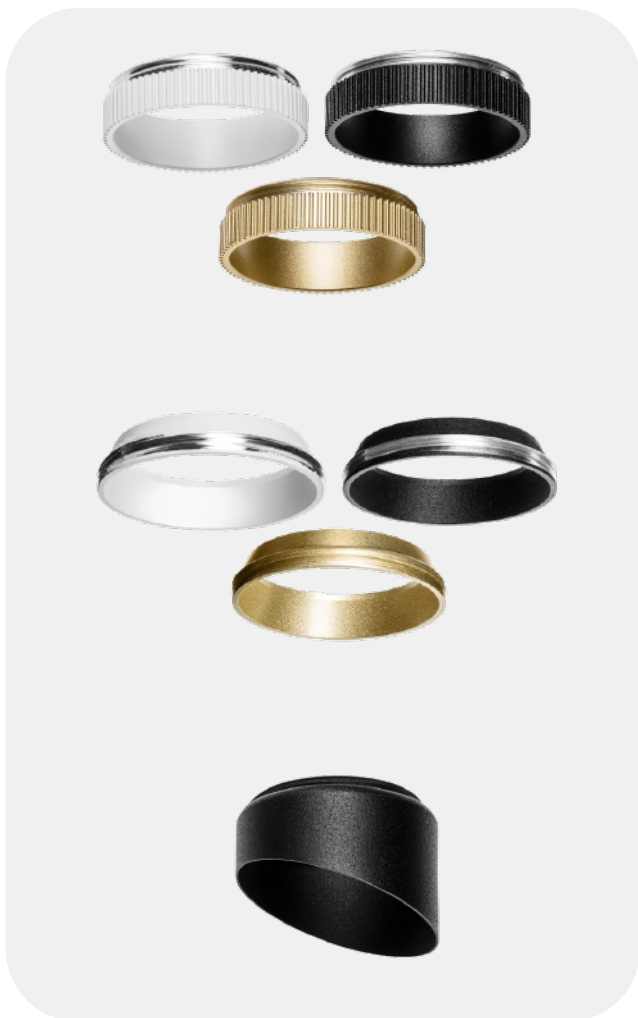

Accessories

Onis Ring	Art.No	Color
	V832200N0W	○
	V832200N0B	●
	V832200N0G	●

Onis Ring In*	Art.No	Color
	V832201N0W	○
	V832201N0B	●
	V832201N0G	●

* Standard color included.

Onis Shade	Art.No	Color
	V832400N0B	●

See more details on [vysnlighting.com](https://www.vysnlighting.com)

Disclaimer

All technical data as well as weight and dimension specifications are based on standard values and have been carefully prepared. We reserve the right to make technical changes at any time to reflect progress. Product images are for illustrative purposes and may differ from the original. Errors excepted.

As of: 30/05/2025. Orders are subject to our General Terms and Conditions of Sale, available at

<https://www.vysnlighting.com/de/pages/agb>