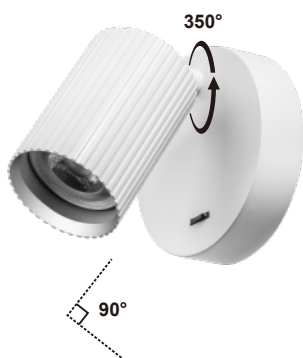

## Onis 1 WS

Size	58x105x126mm
Socket	GU10
Compatible with Bulb Type	PAR51
Number of Sockets	1
Wattage	max. 8W
Protective class	1
Material	Aluminum
IP Rating	IP20
Voltage	220-240V
Frequency	50/60Hz
Installation	Wall/Ceiling
Weight(kg)	0.28

## Description

The Onis 1 WS, available in white, black, and black - gold, features a PAR51 design with an integrated switch. The white variant combines clean aesthetics and functionality for versatile lighting. The black one merges style and function for wall lighting. The black - gold option offers premium style and practicality, ideal for modern interiors.