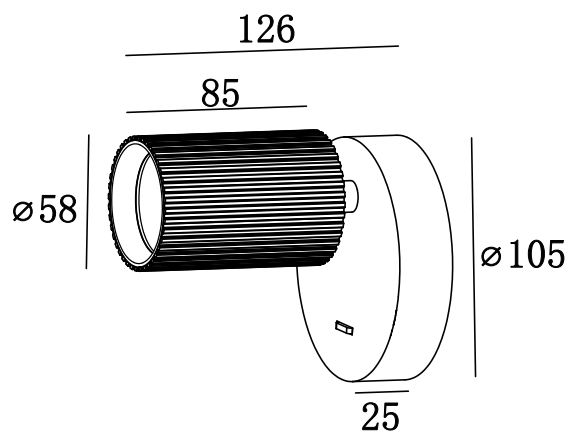

Technical drawing

Recommended lamp

LED PAR51, GU10, 7W, 36°

Energy Consumption	7KWh/1000h

Lumen	Kelvin	Art.No
510lm	2700K	V725736T2W
530lm	3000K	V725736T3W