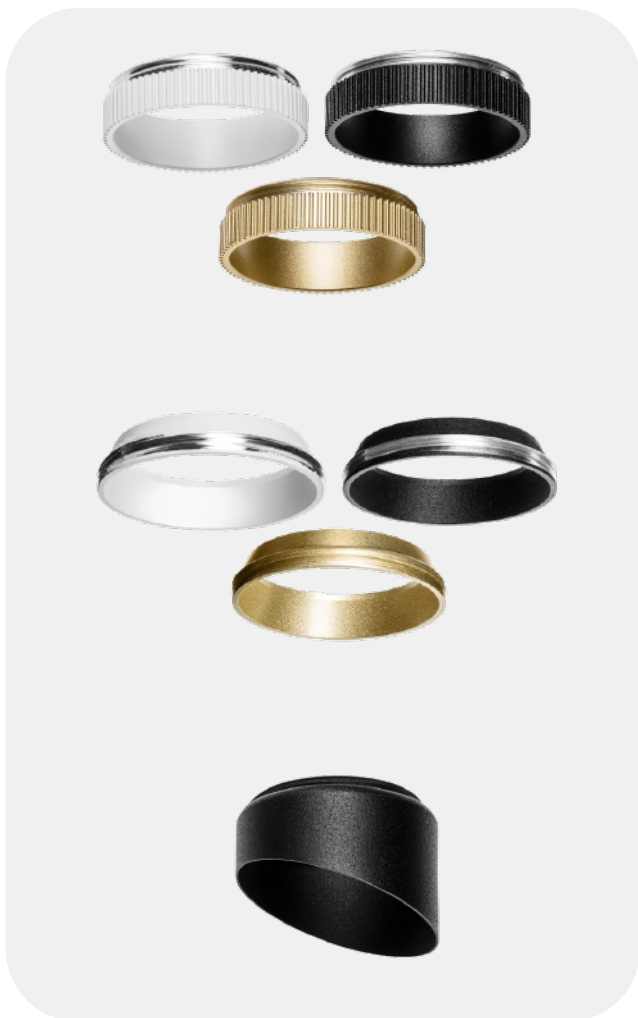

Accessories

Onis Ring	Art.No	Color
	V832200N0W	○
	V832200N0B	●
	V832200N0G	●

Onis Ring In*	Art.No	Color
	V832201N0W	○
	V832201N0B	●
	V832201N0G	●

* Standard color included.

Onis Shade	Art.No	Color
	V832400N0B	●

See more details on [vysnlighting.com](https://www.vysnlighting.com)

Disclaimer

All technical data as well as weight and dimension specifications are based on standard values and have been carefully prepared. We reserve the right to make technical changes at any time to reflect progress. Product images are for illustrative purposes and may differ from the original. Errors excepted.

As of: 29/05/2025. Orders are subject to our General Terms and Conditions of Sale, available at

<https://www.vysnlighting.com/de/pages/agb>