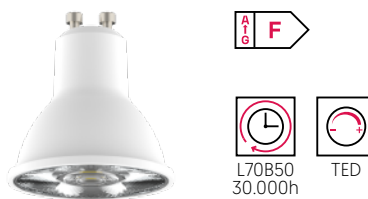

Recommended lamp

LED PAR51, GU10, 7W, 36°

Energy Consumption 7KWh/1000h

Lumen	Kelvin	Art.No
510lm	2700K	V725736T2W
530lm	3000K	V725736T3W