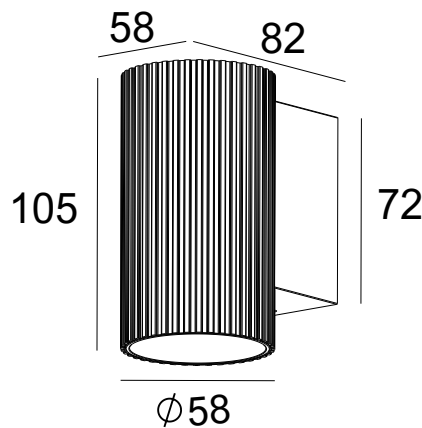

Technical drawing