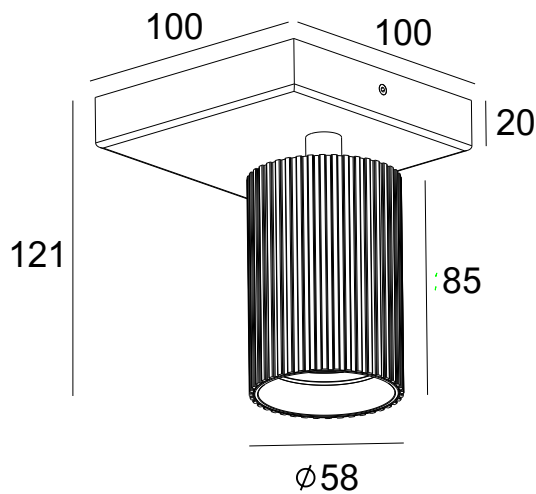

Technical drawing