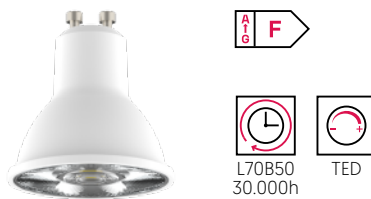

Recommended lamp

LED PAR51, GU10, 7W, 36°

Energy Consumption 7KWh/1000h

Lumen	Kelvin	Art.No
510lm	2700K	V725736T2W
530lm	3000K	V725736T3W