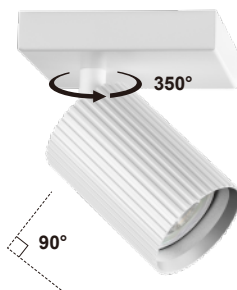

Onis 1

Size	100x100x121mm
Socket	GU10
Compatible with Bulb Type	PAR51
Number of Sockets	1
Wattage	max. 8W
Protective class	1
Material	Aluminum
IP Rating	IP20
Voltage	220-240V
Frequency	50/60Hz
Installation	Ceiling/Wall
Weight(kg)	0.34

Color	Art.No
○	V105100N9W
●	V105100N9B
●●	V105100N9BG

Description

The Onis 1 PAR51 is available in three styles: the White model is designed for bright and clean lighting setups; the Black model is perfect for modern and elegant lighting designs; and the Black/Gold model combines a bold design with efficient lighting performance. Protection class: I, Protection rating: IP20, Voltage: 220-240VAC. Article number: V105100N9W, V105100N9B, V105100N9BG.

Technical drawing

Recommended lamp

LED PAR51, GU10, 7W, 36°

Energy Consumption 7KWh/1000h

Lumen	Kelvin	Art.No
510lm	2700K	V725736T2W
530lm	3000K	V725736T3W