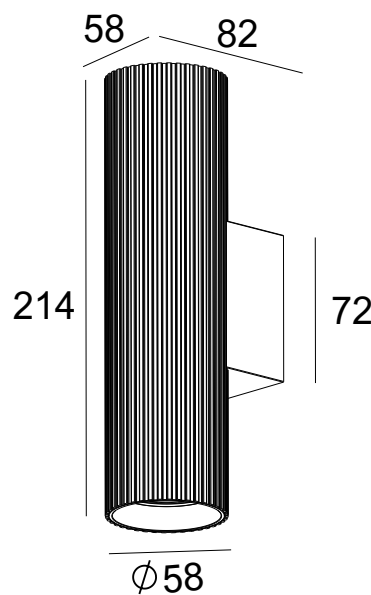

Onis 2 W

Size	82x58x214mm
Socket	GU10
Compatible with Bulb Type	PAR51
Number of Sockets	2
Wattage	max. 2x8W
Protective class	1
Material	Aluminum
IP Rating	IP20
Voltage	220-240V
Frequency	50/60Hz
Installation	Wall
Weight(kg)	0.34

Color	Art.No
○	V101200N9W
●	V101200N9B
●●	V101200N9BG

Description

The Onis 2 W, available in white, black, and black-and-gold, features adjustable Up/Down lighting and a PAR51 design. The white model combines clean aesthetics to enhance walls; the black version adds a modern touch for versatile wall applications; and the black-and-gold option merges elegance with versatility, making it suitable for various decorative needs.

Protection class: I, Protection rating: IP20, Voltage: 220-240VAC.
Article number: V101200N9W, V101200N9B, V101200N9BG.

Technical drawing

Recommended lamp

LED PAR51, GU10, 7W, 36°

Energy Consumption	7KWh/1000h
--------------------	------------

Lumen	Kelvin	Art.No
510lm	2700K	V725736T2W
530lm	3000K	V725736T3W

Accessories

Onis Ring

Art.No	Color
V832200N0W	○
V832200N0B	●
V832200N0G	●

Onis Ring In*

Art.No	Color
V832201N0W	○
V832201N0B	●
V832201N0G	●