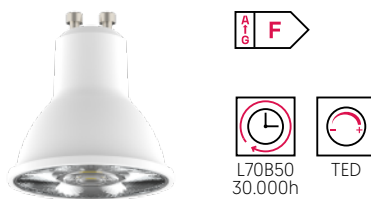

Onis 2 W

Size	82x58x214mm
Socket	GU10
Compatible with Bulb Type	PAR51
Number of Sockets	2
Wattage	max. 2x8W
Protective class	1
Material	Aluminum
IP Rating	IP20
Voltage	220-240V
Frequency	50/60Hz
Installation	Wall
Weight(kg)	0.34

Color	Art.No
○	V101200N9W
●	V101200N9B
●●	V101200N9BG

Description

The Onis 2 W, available in white, black, and black-and-gold, features adjustable Up/Down lighting and a PAR51 design. The white model combines clean aesthetics to enhance walls; the black version adds a modern touch for versatile wall applications; and the black-and-gold option merges elegance with versatility, making it suitable for various decorative needs.

Protection class: I, Protection rating: IP20, Voltage: 220-240VAC.
Article number: V101200N9W, V101200N9B, V101200N9BG.

Technical drawing

Recommended lamp

LED PAR51, GU10, 7W, 36°

Energy Consumption	7KWh/1000h
--------------------	------------