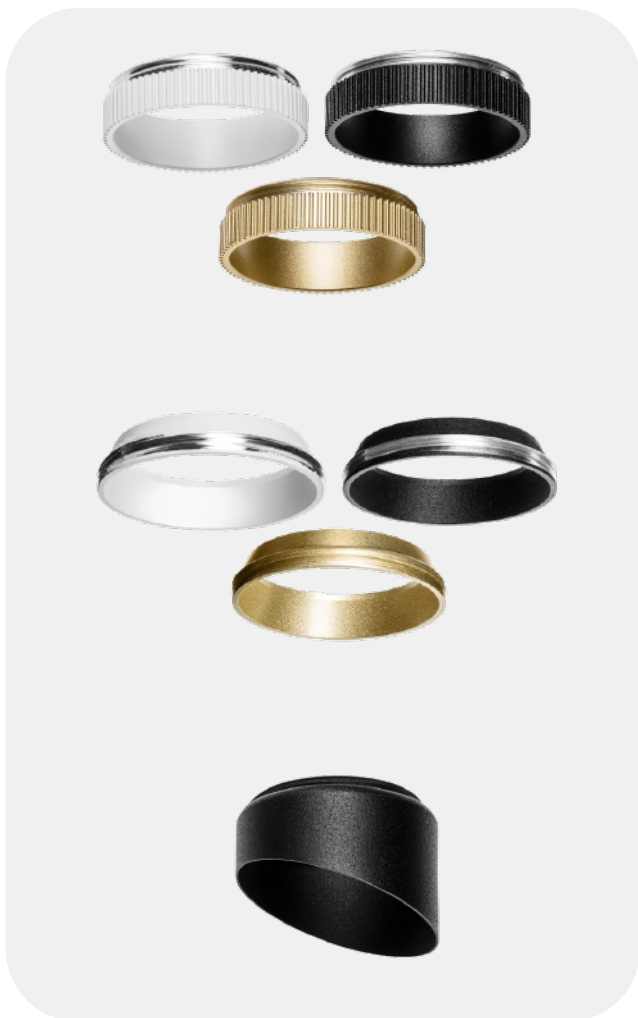

Color	Art.No
○	V101200N9W
●	V101200N9B
●●	V101200N9BG

Description

The Onis 2 W, available in white, black, and black-and-gold, features adjustable Up/Down lighting and a PAR51 design. The white model combines clean aesthetics to enhance walls; the black version adds a modern touch for versatile wall applications; and the black-and-gold option merges elegance with versatility, making it suitable for various decorative needs.

Lumen	Kelvin	Art.No
510lm	2700K	V725736T2W
530lm	3000K	V725736T3W

Accessories

Onis Ring

Art.No	Color
V832200N0W	○
V832200N0B	●
V832200N0G	●

Onis Ring In*

Art.No	Color
V832201N0W	○
V832201N0B	●
V832201N0G	●