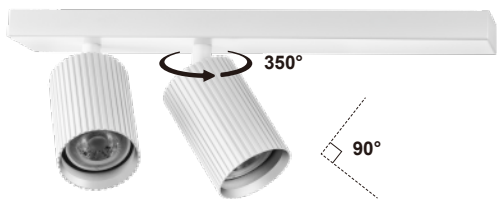

## Onis 2

Size	350x60x121mm
Socket	GU10
Compatible with Bulb Type	PAR51
Number of Sockets	2
Wattage	max. 2x8W
Protective class	1
Material	Aluminum
IP Rating	IP20
Voltage	220-240V
Frequency	50/60Hz
Installation	Ceiling/Wall
Weight(kg)	0.71

## Description

The Onis 2 offers versatile lighting solutions with its PAR51 design. The white model delivers clean, bright ceiling lighting ideal for modern settings; the black version adds a contemporary touch with focused, stylish illumination; and the black-and-gold option enhances interiors with luxurious, elegant, and focused lighting. Protection class: I, Protection rating: IP20, Voltage: 220-240VAC. Article number: V105200N9W, V105200N9B, V105200N9BG.