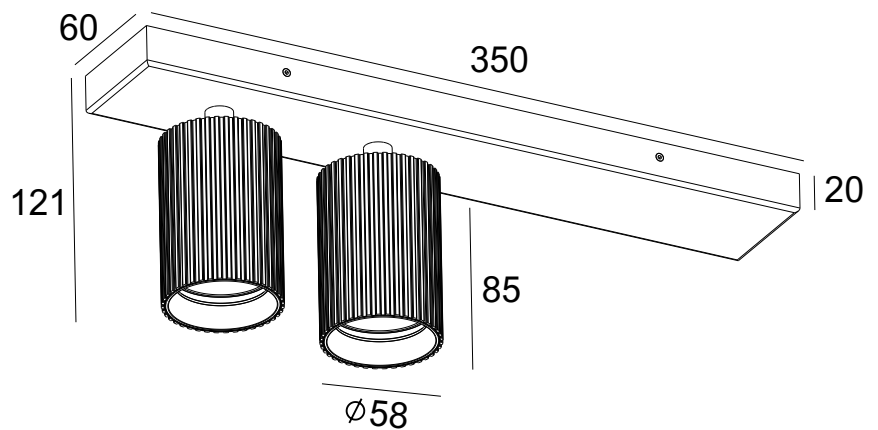

Technical drawing

Recommended lamp

LED PAR51, GU10, 7W, 36°

Energy Consumption 7KWh/1000h

Lumen	Kelvin	Art.No
510lm	2700K	V725736T2W
530lm	3000K	V725736T3W