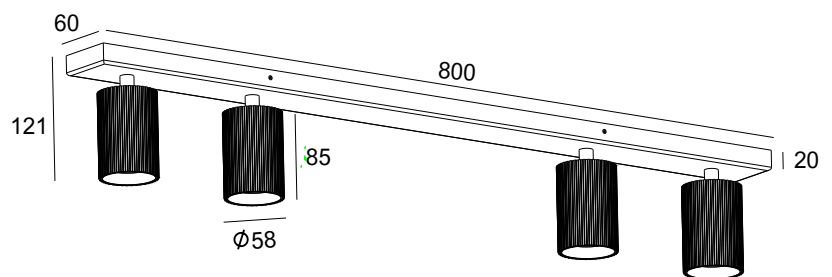

Technical drawing