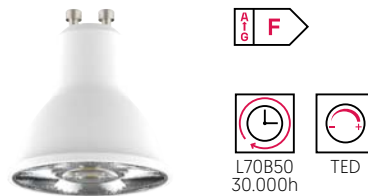

Recommended lamp

LED PAR51, GU10, 7W, 36°

Energy Consumption	7KWh/1000h

Lumen	Kelvin	Art.No
510lm	2700K	V725736T2W
530lm	3000K	V725736T3W