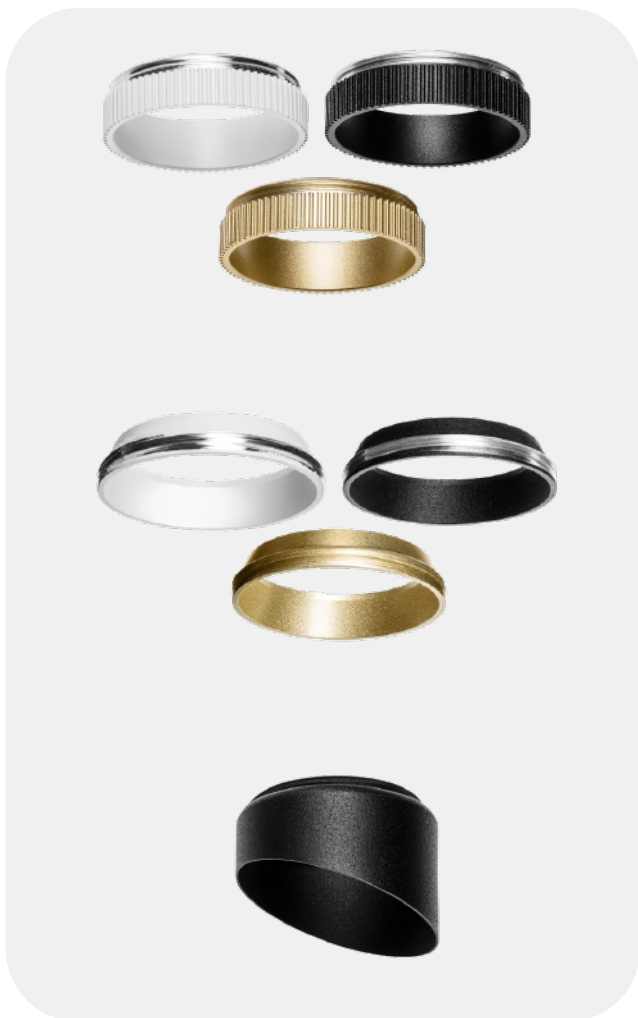

Accessories

Onis Ring

Art.No	Color
V832200N0W	○
V832200N0B	●
V832200N0G	●

Onis Ring In*

Art.No	Color
V832201N0W	○
V832201N0B	●
V832201N0G	●

* Standard color included.

Onis Shade

Art.No	Color
V832400N0B	●

See more details on [vysnlighting.com](https://www.vysnlighting.com)

Disclaimer

All technical data as well as weight and dimension specifications are based on standard values and have been carefully prepared. We reserve the right to make technical changes at any time to reflect progress. Product images are for illustrative purposes and may differ from the original. Errors excepted.

As of: 30/05/2025. Orders are subject to our General Terms and Conditions of Sale, available at

<https://www.vysnlighting.com/de/pages/agb>