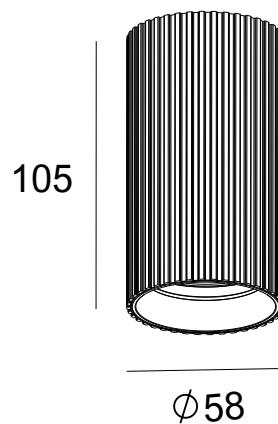

Technical drawing

Recommended lamp

LED PAR51, GU10, 7W, 36°

Energy Consumption	7KWh/1000h

Lumen	Kelvin	Art.No
510lm	2700K	V725736T2W
530lm	3000K	V725736T3W