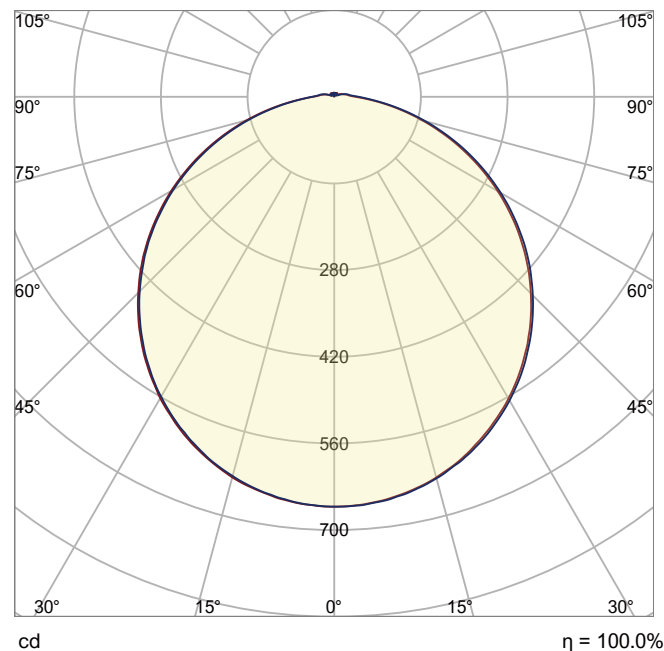

Light Distribution

— C0 - C180
— C90 - C270