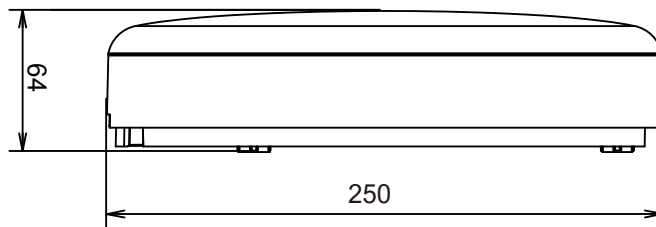

Technical drawing