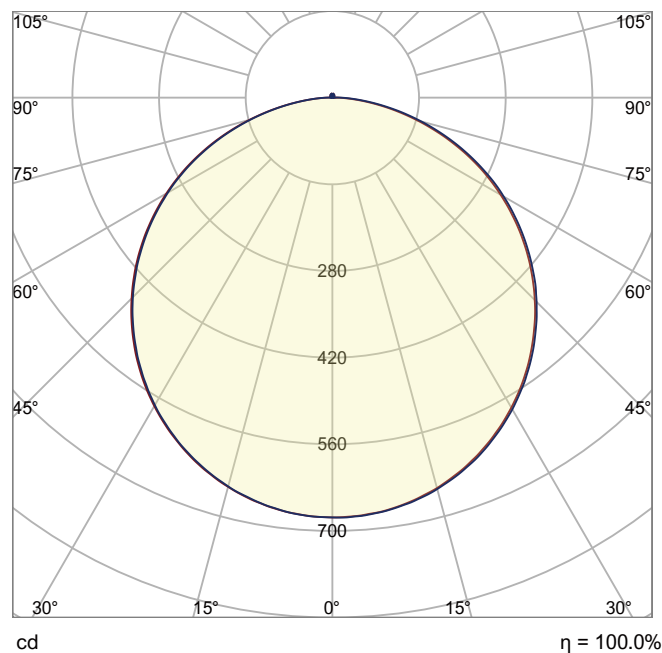

Light Distribution

— C0 - C180
— C90 - C270

Disclaimer
All technical data as well as weight and dimension specifications are based on standard values and have been carefully prepared. We reserve the right to make technical changes at any time to reflect progress. Product images are for illustrative purposes and may differ from the original. Errors excepted.
As of: 28/04/2025. Orders are subject to our General Terms and Conditions of Sale, available at <https://www.vysnlighting.com/de/pages/agb>