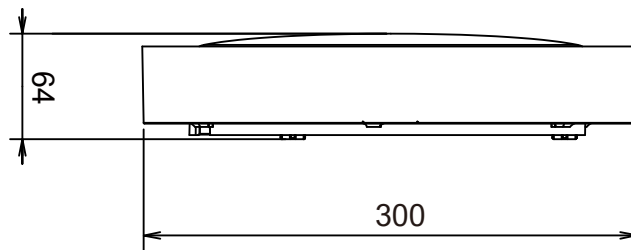

Technical drawing