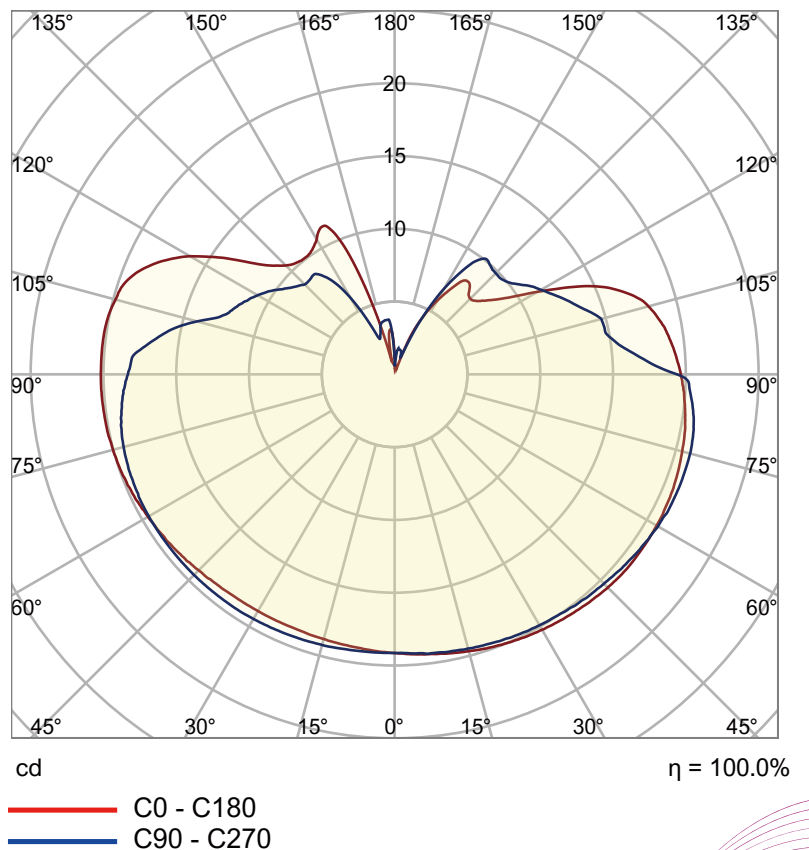

Light Distribution

Disclaimer
All technical data as well as weight and dimension specifications are based on standard values and have been carefully prepared. We reserve the right to make technical changes at any time to reflect progress. Product images are for illustrative purposes and may differ from the original. Errors excepted.
As of: 05/09/2025. Orders are subject to our General Terms and Conditions of Sale, available at <https://www.vysnlighting.com/de/pages/agb>