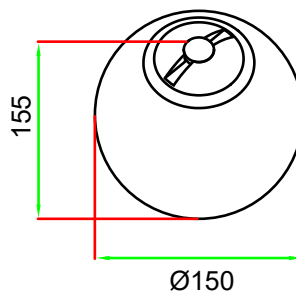

Sky Rail Ball L

Size	150 mm x 155 mm
Lumen	200lm
LED Type	SMD
Wattage	5W
CCT	2700K
Protective class	3
LED Chip lifetime	50.000h
Material	Aluminum, Glass
SDCM	<6
CRI	90
Efficacy (lm/w)	40
IP Rating	IP20
Voltage	48VDC
Installation	Sky rail rope system
Beam angle	360°
Weight(kg)	0.36

Color

Art.No

V120006A2B

Description

The Sky Rail Ball L is a versatile lighting fixture. It measures 150 mm x 155 mm and delivers 200 lumens of light. Utilizing SMD LED type with a wattage of 5W, it features a 2700K CCT for warm illumination, falling under protective class 3. The LED chip has a lifespan of 50,000 hours. Made from aluminum and glass, it has a SDCM of <6, a CRI of 90, and an efficacy of 40 lm/w. With an IP20 rating and 48VDC voltage, it's installed via a sky rail rope system, offers a 360° beam angle, and weighs 0.36 kg. Protection class: III, Protection rating: IP20. Article number: V120006A2B.

Technical drawing

Light Distribution

Disclaimer
All technical data as well as weight and dimension specifications are based on standard values and have been carefully prepared. We reserve the right to make technical changes at any time to reflect progress. Product images are for illustrative purposes and may differ from the original. Errors excepted.
As of: 05/09/2025. Orders are subject to our General Terms and Conditions of Sale, available at <https://www.vysnlighting.com/de/pages/agb>