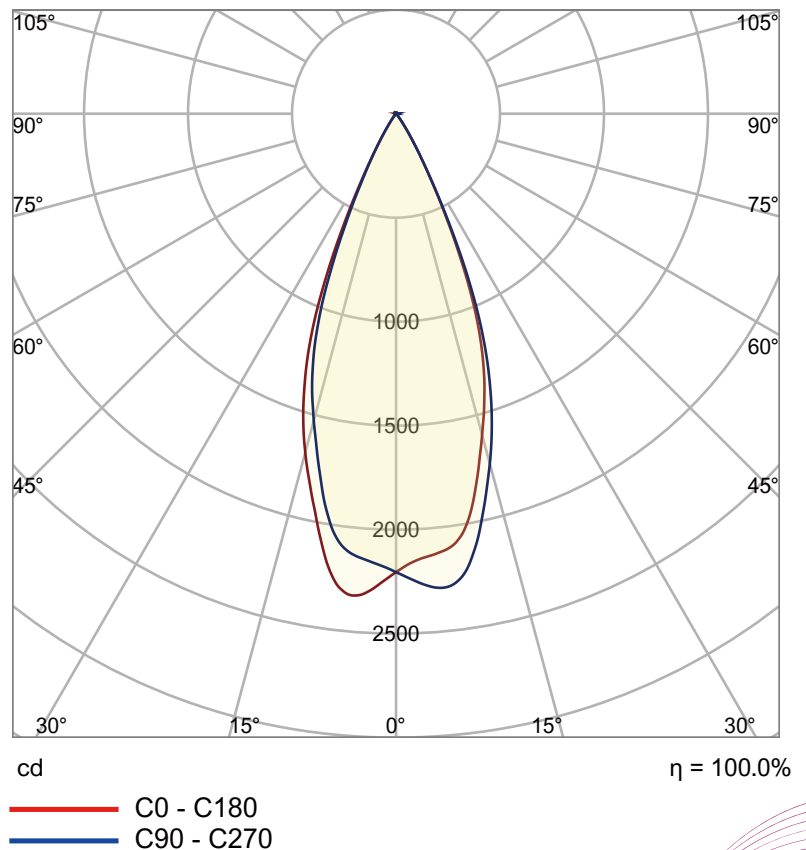

Description

The Sky Rail Focus Linear is a compact linear lighting fixture, measuring 505.5x29x36.5mm and weighing 0.49kg. It uses 20W SMD LEDs to emit 1000 lumens, available in 2700K (warm, focused) and 3000K (vibrant, dynamic). Featuring a CRI of 90, 50,000-hour LED lifespan, aluminium construction, protection class III, IP20 rating, 48VDC voltage, 24° beam angle, and 50 lm/w efficacy, it's installed via the Sky rail rope system. Protection class: III, Protection rating: IP20. Article number: V120007A2B, V120007A3B.

Sky Rail Focus Linear

Size	505.5x29x36.5mm
Lumen	1000lm
LED Type	SMD
Wattage	20W
CCT	2700K or 3000K
Protective class	3
LED Chip lifetime	50.000h
Material	Aluminum
SDCM	<6
CRI	90
Efficacy (lm/w)	50
IP Rating	IP20
Voltage	48VDC
Installation	Sky rail rope system
Beam angle	24°
Weight(kg)	0.49

2700K	Art.No	Color
	V120007A2B	●
3000K	Art.No	Color
	V120007A3B	●

Technical drawing

Light Distribution

Disclaimer
All technical data as well as weight and dimension specifications are based on standard values and have been carefully prepared. We reserve the right to make technical changes at any time to reflect progress. Product images are for illustrative purposes and may differ from the original. Errors excepted.
As of: 08/09/2025. Orders are subject to our General Terms and Conditions of Sale, available at <https://www.vysnlighting.com/de/pages/agb>