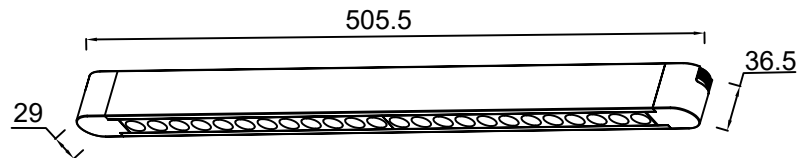

Technical drawing