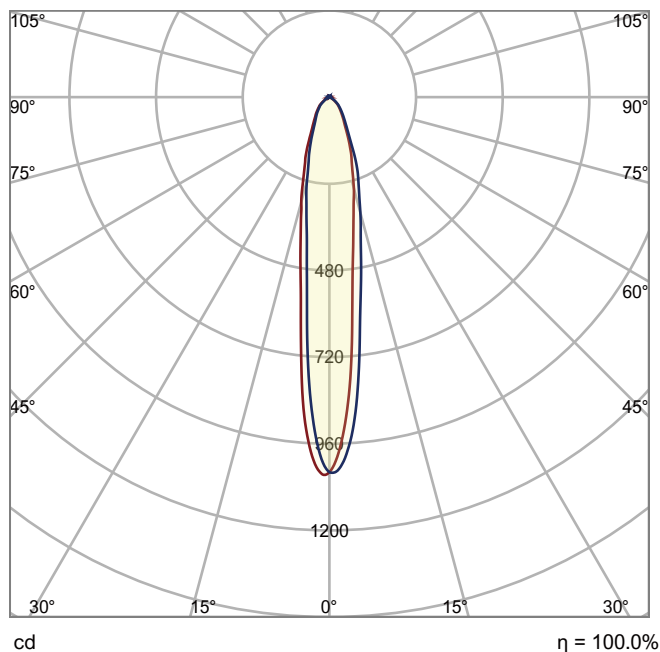

Sky Rail P1

| | |
|-------------------|----------------------|
| Size | 40 mm x 203 mm |
| Lumen | 300lm |
| LED Type | COB |
| Wattage | 5W |
| CCT | 2700K or 3000K |
| Protective class | 3 |
| LED Chip lifetime | 50.000h |
| Material | Aluminum, Iron |
| SDCM | <6 |
| CRI | 90 |
| Efficacy (lm/w) | 60 |
| IP Rating | IP20 |
| Voltage | 48VDC |
| Installation | Sky rail rope system |
| Beam angle | 24° |
| Weight(kg) | 0.33 |

Protection class: III, Protection rating: IP20.

Voltage: 48VDC, Beam angle: 24°, lifespan: 50.000 hours.

Article number: V120003A2B, V120003A3B.

Technical drawing

Light Distribution

cd
— C0 - C180
— C90 - C270