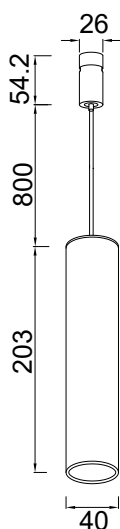

Sky Rail P1

| | |
|-------------------|----------------------|
| Size | 40 mm x 203 mm |
| Lumen | 300lm |
| LED Type | COB |
| Wattage | 5W |
| CCT | 2700K or 3000K |
| Protective class | 3 |
| LED Chip lifetime | 50.000h |
| Material | Aluminum, Iron |
| SDCM | <6 |
| CRI | 90 |
| Efficacy (lm/w) | 60 |
| IP Rating | IP20 |
| Voltage | 48VDC |
| Installation | Sky rail rope system |
| Beam angle | 24° |
| Weight(kg) | 0.33 |

| 2700K | Art.No | Color |
|-------|------------|-------|
| | V120003A2B | ● |
| 3000K | Art.No | Color |
| | V120003A3B | ● |

Description

The Sky Rail P1, with two color temperature options—2700K (softer, warm light for cozy track ambiance) and 3000K (warm, vibrant glow for modern track setups).

Protection class: III, Protection rating: IP20.

Voltage: 48VDC, Beam angle: 24°, lifespan: 50.000 hours.

Article number: V120003A2B, V120003A3B.

Technical drawing

Light Distribution

cd
— C0 - C180
— C90 - C270