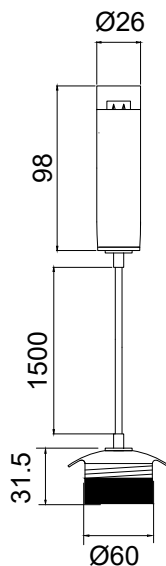

Datasheet

Description

The Sky Rail P2 excluding glass provides a customizable track light base, compatible with a variety of glass covers.
 Protection class: III, Protection rating: IP20.
 Voltage: 48VDC, Beam angle: 180°, lifespan: 50.000 hours.
 Article number: V120004A2B.

Technical drawing

Sky Rail P2, excl. glass

Size	60x31.5x1500mm
Lumen	270lm
LED Type	SMD
Wattage	5W
CCT	2700K
Protective class	3
LED Chip lifetime	50.000h
Material	Aluminum, Iron
SDCM	<6
CRI	90
Efficacy (lm/w)	54
IP Rating	IP20
Voltage	48VDC
Installation	Sky rail rope system
Beam angle	180°
Weight(kg)	0.15

Light Distribution

Color	Art.No
●	V120004A2B

Always use together with **Glass Cover**

Accessories

Glass Cover

Size	Ø120mm
------	--------

Color	Art.No
-------	--------

Frosted	V121004N0B
---------	------------