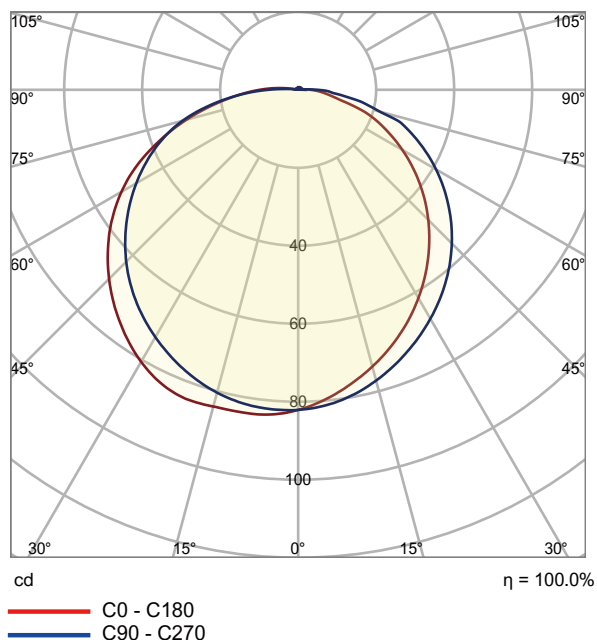

Datasheet

Description

The Sky Rail P2 excluding glass provides a customizable track light base, compatible with a variety of glass covers.
 Protection class: III, Protection rating: IP20.
 Voltage: 48VDC, Beam angle: 180°, lifespan: 50.000 hours.
 Article number: V120004A2B.

Technical drawing

Sky Rail P2, excl. glass

Size	60x31.5x1500mm
Lumen	270lm
LED Type	SMD
Wattage	5W
CCT	2700K
Protective class	3
LED Chip lifetime	50.000h
Material	Aluminum, Iron
SDCM	<6
CRI	90
Efficacy (lm/w)	54
IP Rating	IP20
Voltage	48VDC
Installation	Sky rail rope system
Beam angle	180°
Weight(kg)	0.15

Light Distribution

Color	Art.No
●	V120004A2B

Always use together with **Glass Cover**

Accessories

Glass Cover

Size	Ø120mm
------	--------

Color	Art.No
-------	--------

Frosted	V121004N0B
---------	------------