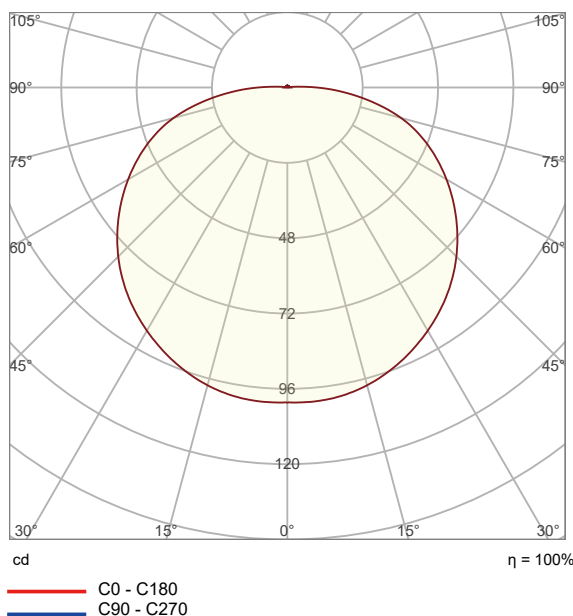

Light Distribution