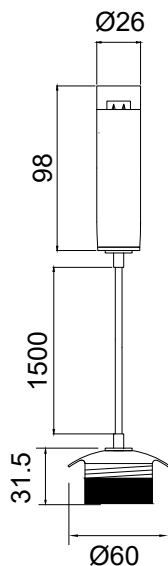

## Description

The Sky Rail P2 excluding glass provides a customizable track light base, compatible with a variety of glass covers.  
 Protection class: III, Protection rating: IP20.  
 Voltage: 48VDC, Beam angle: 180°, lifespan: 50.000 hours.  
 Article number: V120004A2B.

## Technical drawing

## Sky Rail P2, excl. glass

Size	60x31.5x1500mm
Lumen	270lm
LED Type	SMD
Wattage	5W
CCT	2700K
Protective class	3
LED Chip lifetime	50.000h
Material	Aluminum, Iron
SDCM	<6
CRI	90
Efficacy (lm/w)	54
IP Rating	IP20
Voltage	48VDC
Installation	Sky rail rope system
Beam angle	180°
Weight(kg)	0.15

### Glass Cover

Size	Ø120mm
------	--------

Color	Art.No
-------	--------

Frosted	V121004N0B
---------	------------

Smoked	V121005N0B
--------	------------

See more details on [vysnlighting.com](https://www.vysnlighting.com)