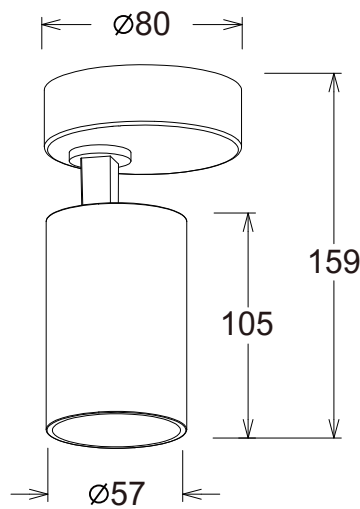

TEVO 1 GU10

Size	80 mm x 159 mm
Socket	GU10
Compatible with Bulb Type	PAR51
Number of Sockets	1
MAX Wattage	8W
Protective class	1
Material	Aluminum
IP Rating	IP20
Voltage	230V
Frequency	50Hz
Installation	Ceiling/Wall
Weight(kg)	0.30

Color	Art.No
○	V103300N9W
●	V103300N9B

Description

With their sleek, cylindrical design, the minimalist Tevo GU10 spots fit seamlessly into any interior design. They are ideal for use in sleeping rooms, in kitchens, childrens rooms at walls or ceilings at staircases or hallways. The GU10 socket allows to use a bulb in preferred light color, CRI and beam angle. The canopy can be mounted on ceilings or walls.

The aluminum housing is available in black and white.
Protection class: I, Protection rating: IP20, Voltage: 230V AC.
Article number: V103300N9W, V103300N9B.

Technical drawing

Recommended lamp

LED PAR51, GU10, 7W, 36°

Energy Consumption	7KWh/1000h
--------------------	------------

Lumen	Kelvin	Art.No
510lm	2700K	V725736T2W
530lm	3000K	V725736T3W

Disclaimer

All technical data as well as weight and dimension specifications are based on standard values and have been carefully prepared. We reserve the right to make technical changes at any time to reflect progress. Product images are for illustrative purposes and may differ from the original. Errors excepted.