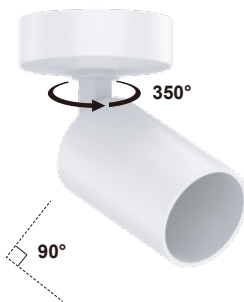

TEVO 1 GU10

Size	80 mm x 159 mm
Socket	GU10
Compatible with Bulb Type	PAR51
Number of Sockets	1
MAX Wattage	8W
Protective class	1
Material	Aluminum
IP Rating	IP20
Voltage	230V
Frequency	50Hz
Installation	Ceiling/Wall
Weight(kg)	0.30

Color	Art.No
○	V103300N9W
●	V103300N9B

Description

With their sleek, cylindrical design, the minimalist Tevo GU10 spots fit seamlessly into any interior design. They are ideal for use in sleeping rooms, in kitchens, childrens rooms at walls or ceilings at staircases or hallways. The GU10 socket allows to use a bulb in preferred light color, CRI and beam angle. The canopy can be mounted on ceilings or walls.

The aluminum housing is available in black and white.
Protection class: I, Protection rating: IP20, Voltage: 230V AC.
Article number: V103300N9W, V103300N9B.

Technical drawing

Recommended lamp

LED PAR51, GU10, 7W, 36°