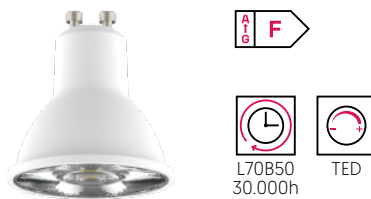

TEVO 1 GU10

Size	80 mm x 159 mm
Socket	GU10
Compatible with Bulb Type	PAR51
Number of Sockets	1
MAX Wattage	8W
Protective class	1
Material	Aluminum
IP Rating	IP20
Voltage	230V
Frequency	50Hz
Installation	Ceiling/Wall
Weight(kg)	0.30

Color	Art.No
○	V103300N9W
●	V103300N9B

Description

With their sleek, cylindrical design, the minimalist Tevo GU10 spots fit seamlessly into any interior design. They are ideal for use in sleeping rooms, in kitchens, childrens rooms at walls or ceilings at staircases or hallways. The GU10 socket allows to use a bulb in preferred light color, CRI and beam angle. The canopy can be mounted on ceilings or walls.

The aluminum housing is available in black and white.
Protection class: I, Protection rating: IP20, Voltage: 230V AC.
Article number: V103300N9W, V103300N9B.

Technical drawing

Recommended lamp

LED PAR51, GU10, 7W, 36°