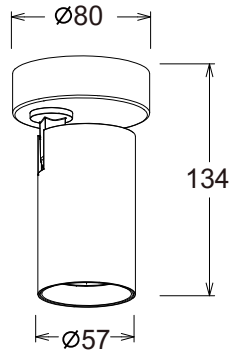

Technical drawing