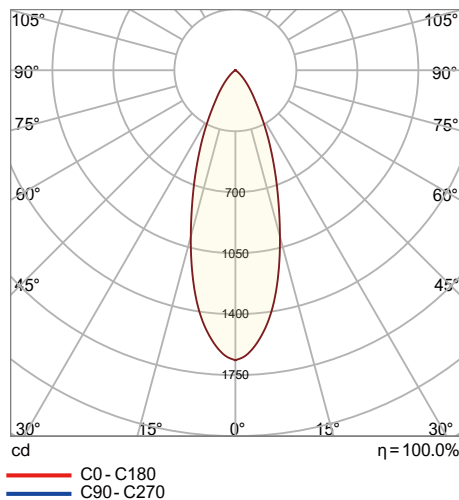

Light Distribution