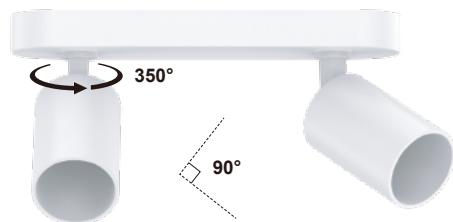

TEVO 2 GU10

Size	60mmx260mmx159 mm
Socket	GU10
Compatible with Bulb Type	PAR51
Number of Sockets	2
MAX Wattage	2x8W
Protective class	1
Material	Aluminum
IP Rating	IP20
Voltage	230V
Frequency	50Hz
Installation	Ceiling/Wall
Weight(kg)	0.85

Technical drawing

Recommended lamp

LED PAR51, GU10, 7W, 36°

Energy Consumption 7KWh/1000h

Lumen	Kelvin	Art.No
510lm	2700K	V725736T2W
530lm	3000K	V725736T3W

Disclaimer

All technical data as well as weight and dimension specifications are based on standard values and have been carefully prepared. We reserve the right to make technical changes at any time to reflect progress. Product images are for illustrative purposes and may differ from the original. Errors excepted.