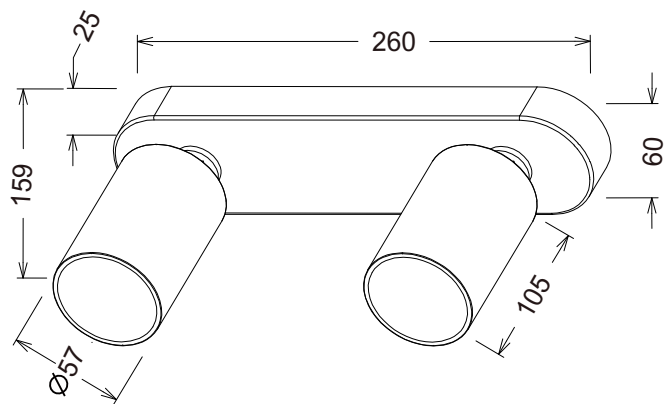

TEVO 2 GU10

Size	60mmx260mmx159 mm
Socket	GU10
Compatible with Bulb Type	PAR51
Number of Sockets	2
MAX Wattage	2x8W
Protective class	1
Material	Aluminum
IP Rating	IP20
Voltage	230V
Frequency	50Hz
Installation	Ceiling/Wall
Weight(kg)	0.85

Technical drawing

Recommended lamp

LED PAR51, GU10, 7W, 36°

Energy Consumption 7KWh/1000h

Lumen	Kelvin	Art.No
510lm	2700K	V725736T2W
530lm	3000K	V725736T3W

Disclaimer

All technical data as well as weight and dimension specifications are based on standard values and have been carefully prepared. We reserve the right to make technical changes at any time to reflect progress. Product images are for illustrative purposes and may differ from the original. Errors excepted.