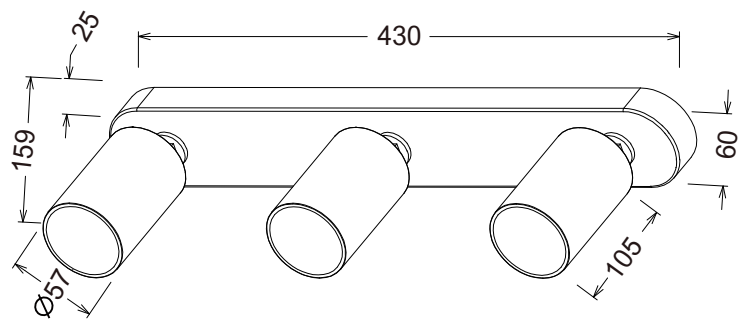

TEVO 3 GU10

Size	60mmx430mmx159 mm
Socket	GU10
Compatible with Bulb Type	PAR51
Number of Sockets	3
MAX Wattage	3x8W
Protective class	1
Material	Aluminum
IP Rating	IP20
Voltage	230V
Frequency	50Hz
Installation	Ceiling/Wall
Weight(kg)	1.35

Color	Art.No
○	V103500N9W
●	V103500N9B

Description

The minimalist Tevo GU10 ceiling wall spots fit seamlessly into any interior design. They are ideal walls and ceilings in sleeping rooms, kitchens, childrens rooms walls or ceilings at staircases or hallways. The three GU10 sockets allow to use bulbs in preferred light color, CRI and beam angle. The canopy can be mounted on ceilings or walls.

The aluminum housing is available in black and white.
Protection class: I, Protection rating: IP20, Voltage: 230VAC.
Article number: V103500N9W, V103500N9B.

Technical drawing

Recommended lamp

LED PAR51, GU10, 7W, 36°

Energy Consumption	7KWh/1000h
--------------------	------------

Lumen	Kelvin	Art.No
510lm	2700K	V725736T2W
530lm	3000K	V725736T3W

Disclaimer

All technical data as well as weight and dimension specifications are based on standard values and have been carefully prepared. We reserve the right to make technical changes at any time to reflect progress. Product images are for illustrative purposes and may differ from the original. Errors excepted.