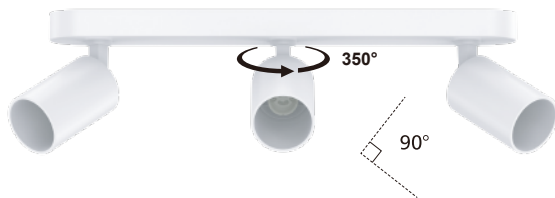

Disclaimer

All technical data as well as weight and dimension specifications are based on standard values and have been carefully prepared. We reserve the right to make technical changes at any time to reflect progress. Product images are for illustrative purposes and may differ from the original. Errors excepted.

As of: 25/04/2025. Orders are subject to our General Terms and Conditions of Sale, available at <https://www.vysnlighting.com/de/pages/agb>