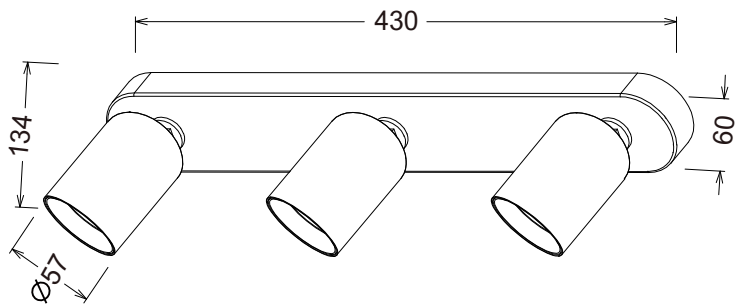

Technical drawing