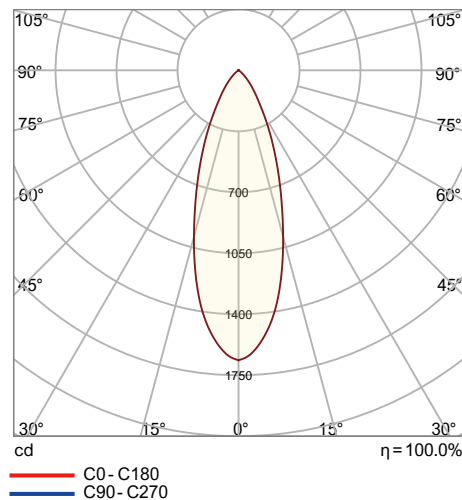

Light Distribution