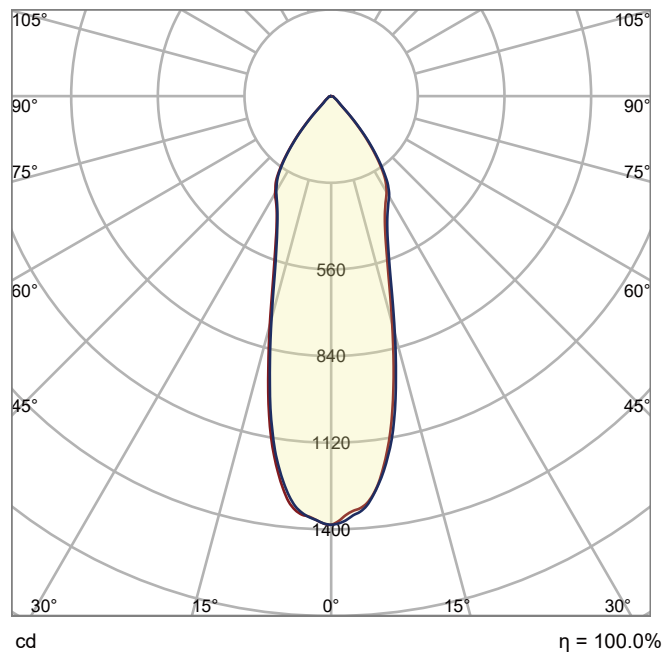

## Tevo 360 Downlight

Size	Φ90x48mm
Lumen	800lm
LED Type	COB
Wattage	8W
CCT	2700K or 3000K
UGR	/
Protective class	2
LED Chip lifetime	50.000h
Material	Aluminum
Driver	Triac (TED) included
SDCM	<6
CRI	90
Efficacy (lm/w)	100
IP Rating	IP54
Voltage	230V
Frequency	50Hz
Installation	Recessed
Beam angle	36°
Weight(kg)	0.30

## Technical drawing

## Light Distribution

— C0 - C180  
— C90 - C270