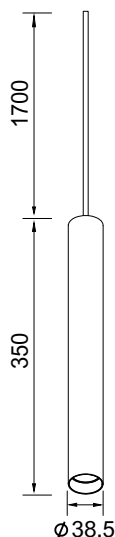

Tevo Mini Pendant

Size	38.5 mm x 350 mm
Socket	GU10
Compatible with Bulb Type	PAR31
Number of Sockets	2
Wattage	max. 5W
Protective class	1
Material	Aluminum
IP Rating	IP20
Voltage	220-240V
Frequency	50/60Hz
Installation	Pendant
Weight(kg)	0.280

Recommended lamp

LED PAR31, GU10, Deco Mini, 4.9W, 36°

Energy Consumption 5KWh/1000h

Lumen	Kelvin	Art.No
400lm	2700K	V725270T2W
420lm	3000K	V725270T3W

LED Bulb Deco Ring31

Color	Art.No
○	V832300N0W
●	V832300N0B
●	V832300N0G
○	V832300N0C

Color	Art.No
○	V107013N9W
●	V107013N9B
○	V107013N9C

Accessories

Recessed Canopy	Art.No	Color
	V831100N0W	○
	V831100N0B	●

Canopy	Art.No	Color
	V831200N0W	○
	V831200N0B	●

1 Phase Adapter	Art.No	Color
	V115201N0W	○
	V115201N0B	●

1 Phase Adaptor slim	Art.No	Color
	V115211N0W	○
	V115211N0B	●

3-Phase Adapter	Art.No	Color
	PRO-0440-W	○
	PRO-0440-B	●

See more details on [vysnlighting.com](https://www.vysnlighting.com)

Disclaimer

All technical data as well as weight and dimension specifications are based on standard values and have been carefully prepared. We reserve the right to make technical changes at any time to reflect progress. Product images are for illustrative purposes and may differ from the original. Errors excepted.