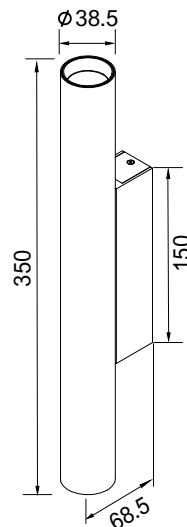

## Tevo Mini Wall Up/Down

Size	350x68.5x38.5mm
Socket	GU10
Compatible with Bulb Type	PAR31
Number of Sockets	2
Wattage	max. 2x5W
Protective class	1
Material	Aluminum
IP Rating	IP20
Voltage	220-240V
Frequency	50/60Hz
Installation	Wall
Weight(kg)	0.40

### Description

The Tevo Mini Wall Up/Down, Available in white, black, and chrome, with dimensions of 350x68.5x38.5mm, comes with a GU10 socket and is compatible with PAR31 bulb type. It has 2 sockets and a maximum wattage of 2x5W. Constructed from aluminum, It combines sleek aesthetics and practical functionality, making it ideal for versatile wall lighting in modern interiors.

### Technical drawing