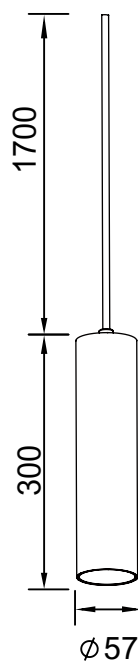

## Description

The Tevo PAR51 Pendant Lamp with an open cable end comes in white, perfect for minimalist designs, and black, ideal for industrial aesthetics.

Protection class: I, Protection rating: IP20, Voltage: 220-240VAC.

## Tevo Pendant GU10

Size	57 mm x 300 mm
Socket	GU10
Compatible with Bulb Type	PAR51
Number of Sockets	1
Wattage	max. 8W
Protective class	1
Material	Aluminum
IP Rating	IP20
Voltage	220-240V
Frequency	50/60Hz
Installation	Pendant
Weight(kg)	0.60

## Technical drawing

### LED PAR51, GU10, 7W, 36°

Energy Consumption	7KWh/1000h
--------------------	------------

Lumen	Kelvin	Art.No
510lm	2700K	V725736T2W
530lm	3000K	V725736T3W