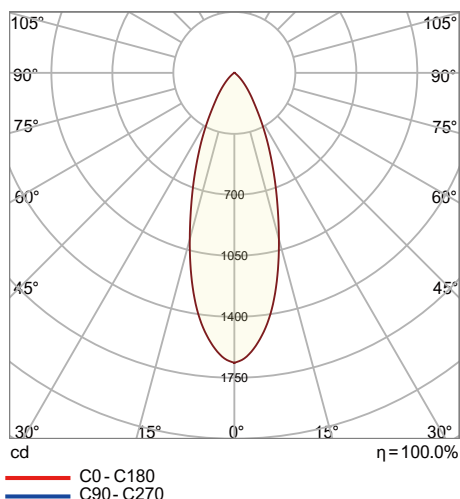

Light Distribution

Color	Art.No
○	V831100T2W
●	V831100T2B