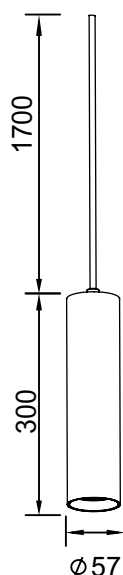

Tevo Pendant LED

Description

With their sleek, cylindrical design, the minimalist Tevo LED pendant lights fit seamlessly into any interior design. They are ideal for use in dining rooms, above kitchen counters, bars, in living rooms or over sales counters. A CRI value above 90 ensures natural color rendering. They are available in a warm light tone (2700K). The open cable end guarantees flexible installation options. The pendant light can be mounted on ceilings or tracks by using matching canopies or adapters. The aluminum housing is available in black and white, and an additional color accent can be created by using the decorative ring. Room-side protection class: IP20. Protection class: I. Voltage: 220-240V AC. Beam angle: 30°. Lifespan: 50.000 hours. Article number: V831100T2W, V831100T2B.

Technical drawing

Size	57mmx300mm
Lumen	780lm
LED Type	SMD
Wattage	8W
CCT switch	2700K
Protective class	1
LED Chip lifetime	50.000h
Material	Aluminum
Driver	Triac (TED) included
SDCM	<6
CRI	90
Efficiency (lm/w)	98
IP Rating	20
Voltage	220-240V
Frequency	50/60 Hz
Installation	Pendant
Beam angle	30°
Weight (kg)	0.50

Light Distribution

Color	Art.No
○	V831100T2W
●	V831100T2B

Accessories

» Multiple Designs
» Combine Colors

COMBINE

Recessed Canopy

Art.No

Color

V831100N0W

○

V831100N0B

●

Canopy

Art.No

Color

V831200N0W