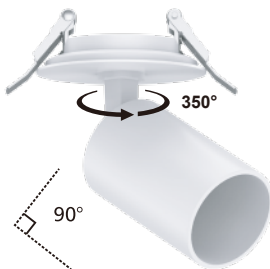

Tevo Rec GU10

Size	95 mm x 167.5 mm
Socket	GU10
Compatible with Bulb Type	PAR51
Number of Sockets	1
MAX Wattage	8W
Protective class	1
Material	Aluminum
IP Rating	IP20
Voltage	230V
Frequency	50Hz
Installation	Recessed
Weight(kg)	0.31

Color	Art.No
○	V104002N9W
●	V104002N9B

Technical drawing

Recommended lamp

LED PAR51, GU10, 7W, 36°

Energy Consumption	7KWh/1000h
--------------------	------------

Lumen	Kelvin	Art.No
510lm	2700K	V725736T2W
530lm	3000K	V725736T3W