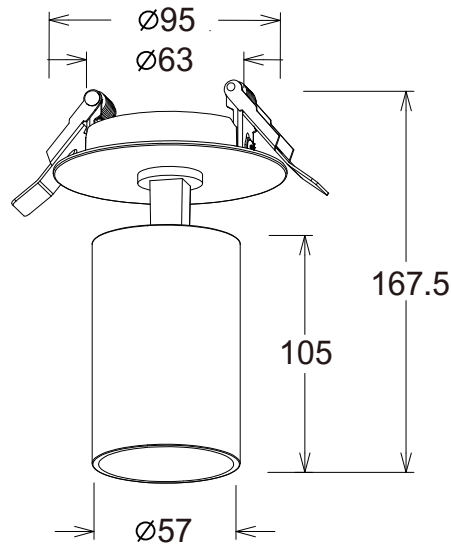

Tevo Rec GU10

Size	95 mm x 167.5 mm
Socket	GU10
Compatible with Bulb Type	PAR51
Number of Sockets	1
MAX Wattage	8W
Protective class	1
Material	Aluminum
IP Rating	IP20
Voltage	230V
Frequency	50Hz
Installation	Recessed
Weight(kg)	0.31

Color	Art.No
○	V104002N9W
●	V104002N9B

Technical drawing

Recommended lamp

LED PAR51, GU10, 7W, 36°

Energy Consumption	7KWh/1000h
--------------------	------------

Lumen	Kelvin	Art.No
510lm	2700K	V725736T2W
530lm	3000K	V725736T3W