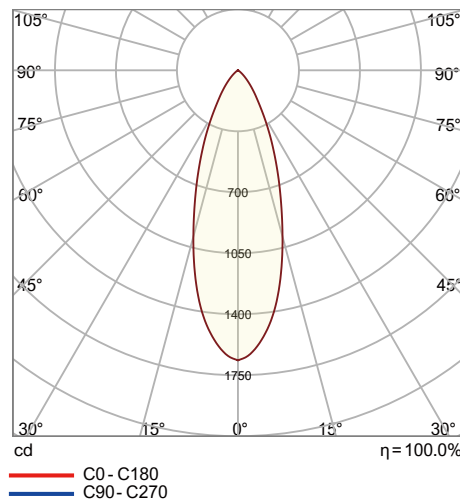

Light Distribution