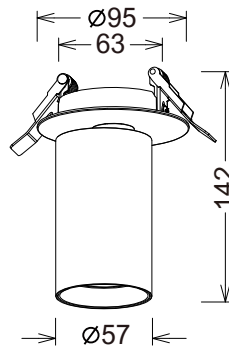

Description

The Tevo LED recessed light, available in white and black, provides crisp and uniform lighting in the white version, while the black one enhances contemporary and bold interiors. Room-side protection class: IP20. Protection class: I. Voltage: 230V AC. Beam angle: 30°. Lifespan: 50.000 hours. Article number: V104001T2W, V104001T2B.

Tevo Rec LED

Size	95 mm x 142mm
Lumen	780lm
LED Type	SMD
Wattage	8W
CCT	2700K
Protective class	1
LED Chip lifetime	50.000h
Material	Aluminum
Driver	Triac (TED) included
SDCM	<6
CRI	90
Efficiency (lm/w)	98
IP Rating	20
Voltage	230V
Frequency	50 Hz
Installation	Recessed
Beam angle	30°
Weight (kg)	0.45

Color	Art.No
○	V104001T2W
●	V104001T2B

Technical drawing

Light Distribution

Accessories

Tevo LED Deco Ring *

Art.No	Color
V132001NOG	●
V132001NOB	●

* Standard color included.

Only fits to Tevo Spot LED and Tevo Pendant LED.