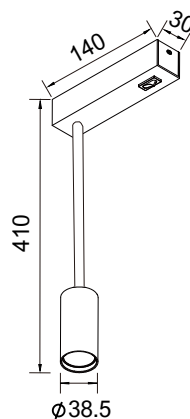

Tevo Mini Wall Switch Flex

Size	410x140x38.5mm
Socket	GU10
Compatible with Bulb Type	PAR31
Number of Sockets	1
Wattage	max. 5W
Protective class	1
Material	Aluminum, Iron
IP Rating	IP20
Voltage	220-240V
Frequency	50/60Hz
Installation	Wall
Weight(kg)	0.273

Color	Art.No
○	V101023N0W
●	V101023N0B
○	V101023N0C

Description

The Tevo Mini Wall Switch Flex, Available in white, black, and chrome, with dimensions of 410x140x38.5mm, comes with a GU10 socket and is compatible with PAR31 bulb type. featuring a maximum wattage of 5W. Constructed from aluminum and iron, It merges stylish appearance with functional practicality, perfectly suiting diverse wall lighting needs in contemporary interiors.

Protection class: I, Protection rating: IP20, Voltage: 220-240VAC.
Article number: V101023N0W, V101023N0B, V101023N0C.

Technical drawing

Recommended lamp

LED PAR31, GU10, Deco Mini, 4.9W, 36°

Energy Consumption	5KWh/1000h
--------------------	------------

Lumen	Kelvin	Art.No
400lm	2700K	V725270T2W
420lm	3000K	V725270T3W

LED Bulb Deco Ring31

Color	Art.No
○	V832300N0W
●	V832300N0B
●	V832300N0G
○	V832300N0C

Disclaimer

All technical data as well as weight and dimension specifications are based on standard values and have been carefully prepared. We reserve the right to make technical changes at any time to reflect progress. Product images are for illustrative purposes and may differ from the original. Errors excepted.