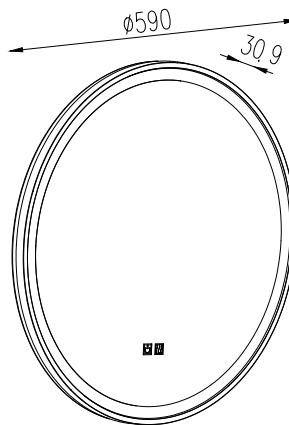

Vasari 60 Smart

Description

The Vasari 60 Smart mirrorlight features touch dimming, a CCT switch, and smart controls.

Protection class: II, Protection rating: IP44.

Voltage: 220-240V AC, lifespan: 30.000 hours.

Article number: V101001B7B.

Size	590mm x 30.9mm
Lumen	850lm
LED Type	SMD
Wattage	13W
CCT switch	2700/3000/4000K
Protective class	2
LED Chip lifetime	30.000h
Material	Glass, Polycarbonate
Driver	included
Steering	Touch / Dim
SDCM	<6
CRI	80
Efficacy (lm/w)	65
IP Rating	IP44
Voltage	220-240V
Frequency	50/60Hz
Installation	Wall
Anti-fogging function	yes
Wattage (anti-fogging)	10W
Weight(kg)	3.75

Technical drawing

Color

Art.No

V101001B7B

Disclaimer
All technical data as well as weight and dimension specifications are based on standard values and have been carefully prepared. We reserve the right to make technical changes at any time to reflect progress. Product images are for illustrative purposes and may differ from the original. Errors excepted.
As of: 22/05/2025. Orders are subject to our General Terms and Conditions of Sale, available at <https://www.vysnlighting.com/de/pages/agb>