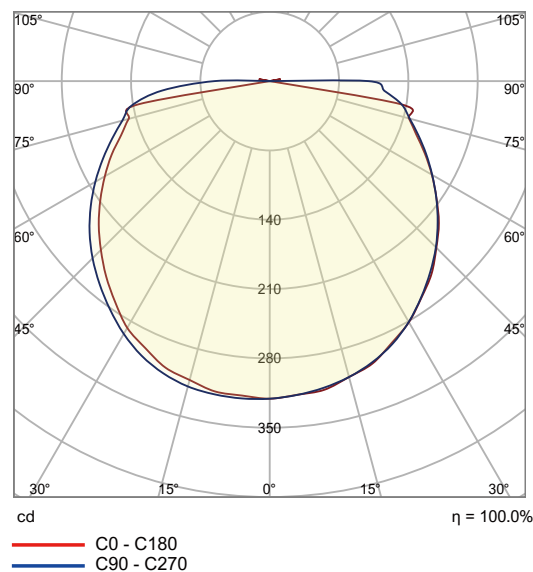

Light Distribution