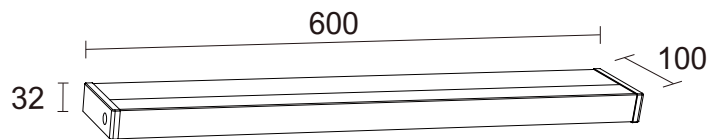

Technical drawing