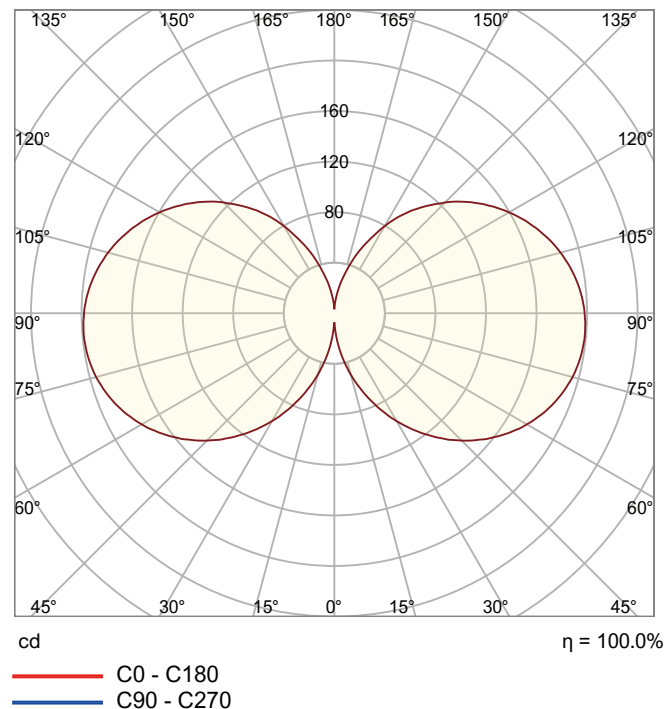

Light Distribution

Disclaimer
All technical data as well as weight and dimension specifications are based on standard values and have been carefully prepared. We reserve the right to make technical changes at any time to reflect progress. Product images are for illustrative purposes and may differ from the original. Errors excepted.
As of: 28/04/2025. Orders are subject to our General Terms and Conditions of Sale, available at <https://www.vysnlighting.com/de/pages/agb>